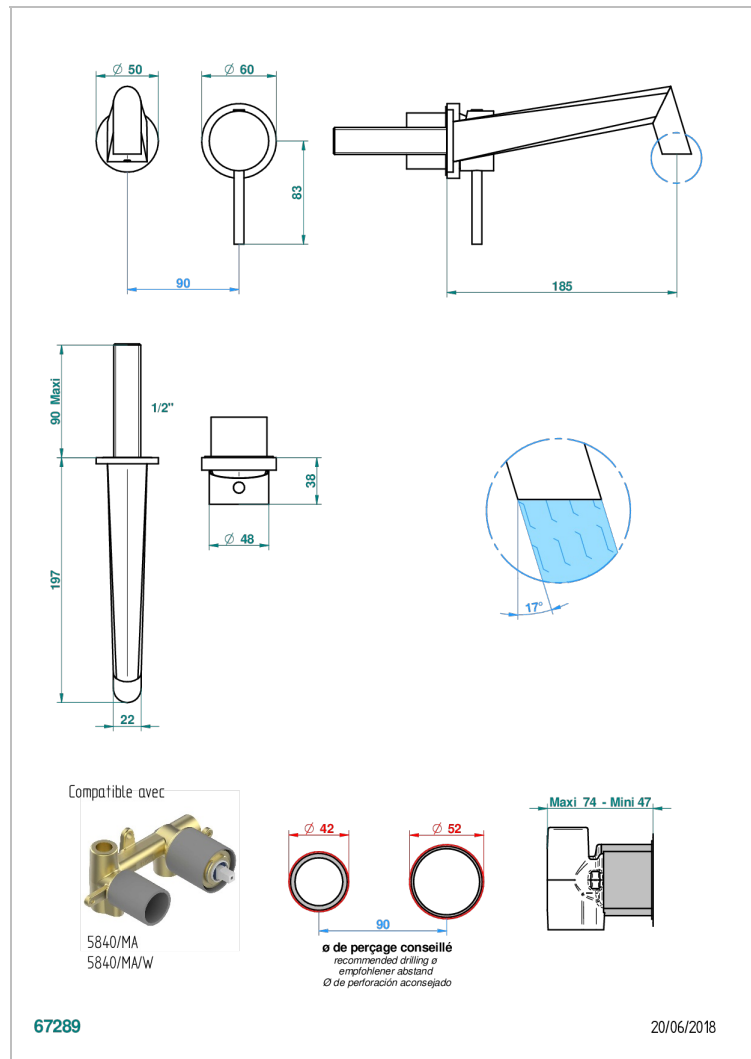

# MONTAIGNE GRAND ANTIQUE MARBLE

G3R-6541B

Trim only for Built-in basin mixer with spout (two x 1/2" inlets and one 1/2" outlet), without waste

## CHARACTERISTIC

- Montaigne Grand Antique marble
- Trim only for Built-in basin mixer with spout (two x 1/2" inlets and one 1/2" outlet), without waste

## RELATED SKU'S

- Ref. G00-5840/MA Rough parts for concealed wall-mounted mixer with 1/2" outlet