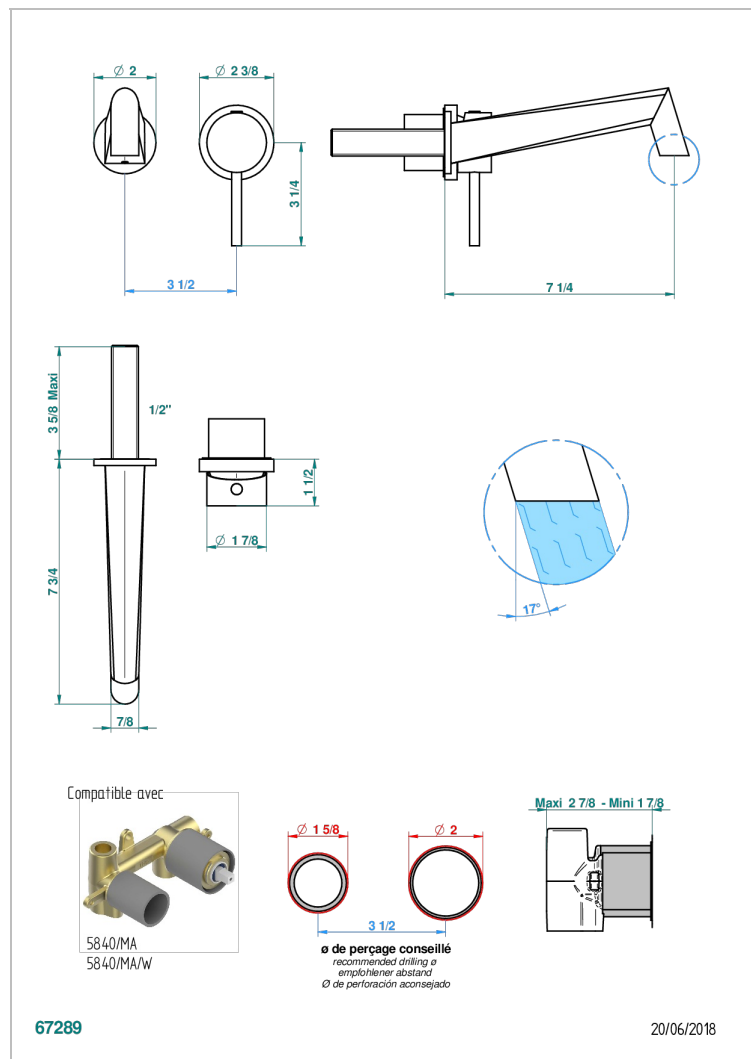

# MONTAIGNE GRAND ANTIQUE MARBLE

G3R-6541B

Trim only for Built-in basin mixer with spout (two x 1/2" inlets and one 1/2" outlet), without waste

## CARACTERÍSTICAS

- Montaigne Grand Antique marble
- Trim only for Built-in basin mixer with spout (two x 1/2" inlets and one 1/2" outlet), without waste

## PRODUCTOS RELACIONADOS

- Ref. G00-5840/MA Parte empotrada para mezclador mural con salida hembra 1/2