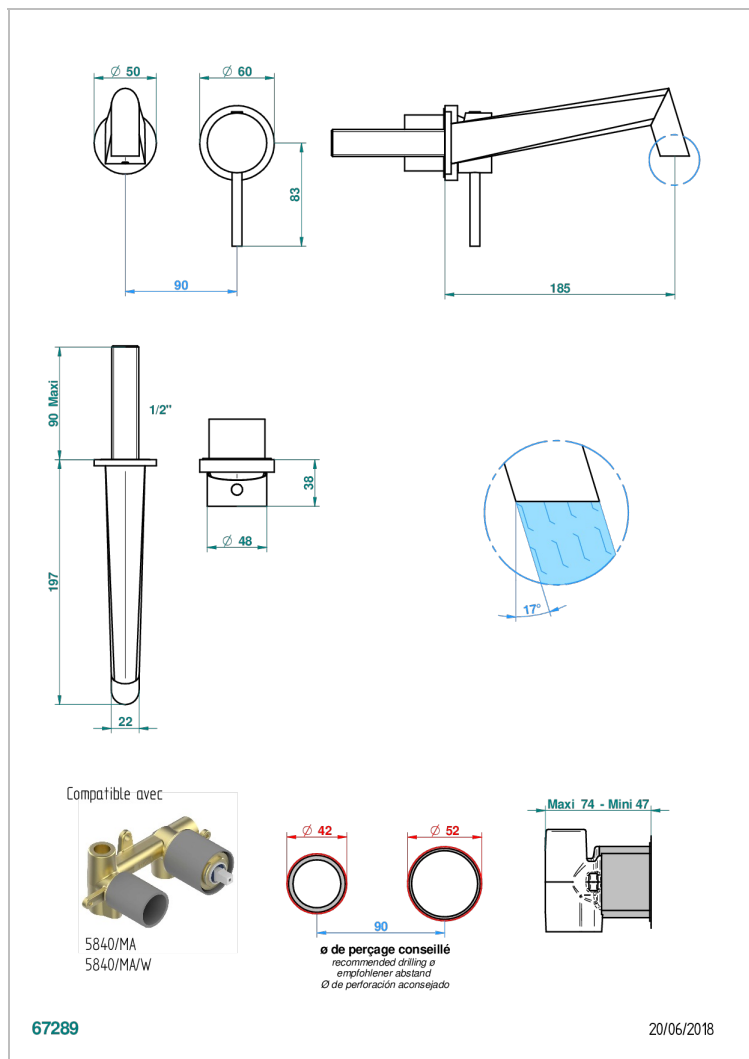

MONTAIGNE GRAND ANTIQUE MARBLE

G3R-6541B

Trim only for Built-in basin mixer with spout (two x 1/2" inlets and one 1/2" outlet), without waste

CARACTERÍSTICAS

- Montaigne Grand Antique marble
- Trim only for Built-in basin mixer with spout (two x 1/2" inlets and one 1/2" outlet), without waste

ESPECIFICACIONES TÉCNICAS

- Recommandé : 3 bars (max. 5 bars) - Advised : 43,5 psi (max. 72 psi)
- 8,3 l/min à 3 bars (2.2 gpm at 43.5 psi)

PRODUCTOS RELACIONADOS

- Ref. G00-5840/MA Parte empotrada para mezclador mural con salida hembra 1/2