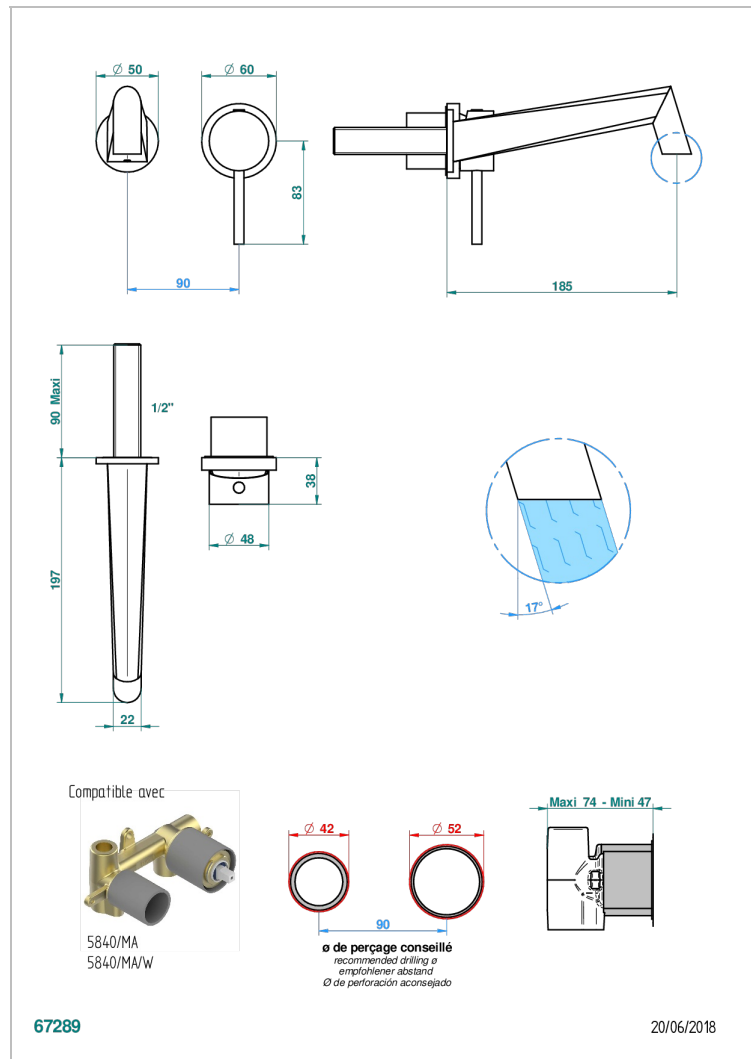

MONTAIGNE GRAND ANTIQUE MARBLE

G3R-6541B

Trim only for Built-in basin mixer with spout (two x 1/2" inlets and one 1/2" outlet), without waste

CHARACTERISTIC

- Montaigne Grand Antique marble
- Trim only for Built-in basin mixer with spout (two x 1/2" inlets and one 1/2" outlet), without waste

TECHNICAL SPECS

- Recommandé : 3 bars (max. 5 bars) - Advised : 43,5 psi (max. 72 psi)
- 8,3 l/min à 3 bars (2.2 gpm at 43.5 psi)

RELATED SKU'S

- Ref. G00-5840/MA Rough parts for concealed wall-mounted mixer with 1/2" outlet