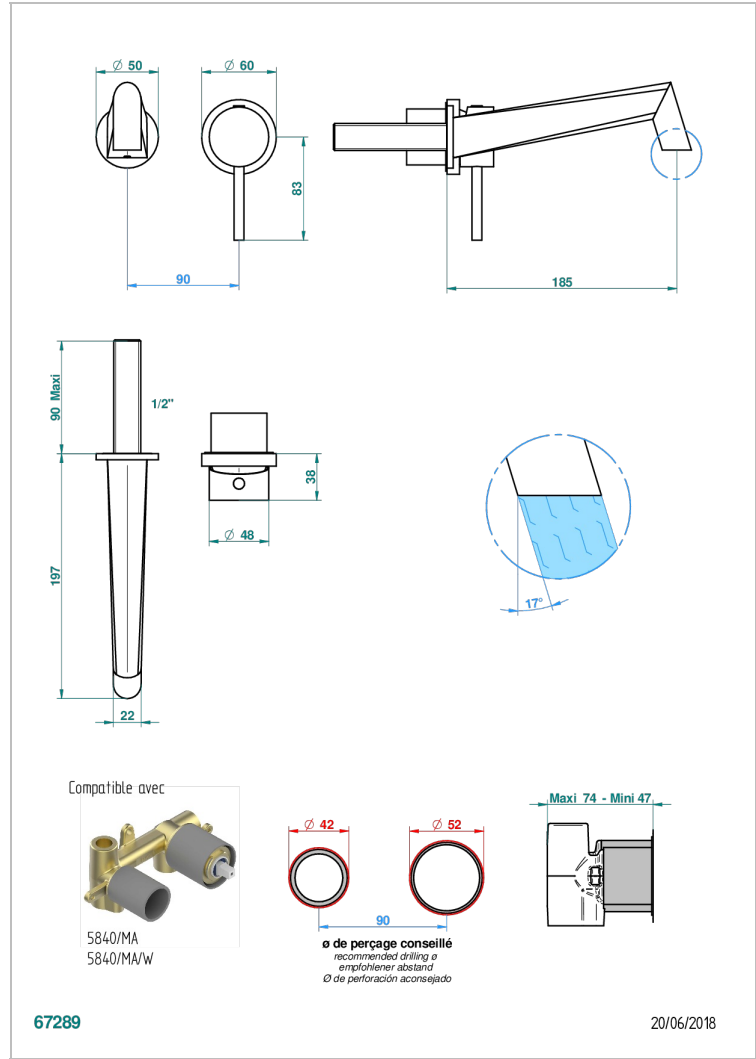

MONTAIGNE GRAND ANTIQUE MARBLE

G3R-6541B

Trim only for Built-in basin mixer with spout (two x 1/2" inlets and one 1/2" outlet), without waste

特色

- Montaigne Grand Antique marble
- Trim only for Built-in basin mixer with spout (two x 1/2" inlets and one 1/2" outlet), without waste

技术特征

- Recommandé : 3 bars (max. 5 bars) - Advised : 43,5 psi (max. 72 psi)
- 8,3 l/min à 3 bars (2.2 gpm at 43.5 psi)

相关的SKU

- Ref. G00-5840/MA 卫浴套装, 含: 入墙式弯管出水管, 1米25强化软管, 触控式花洒和托勾, 美国标准

可选饰面

Black ceram - D30
Blush PVD - H62
Graphite PVD - H64
Matt Umber PVD - H67
Matt blush PVD - H60
Matt graphite PVD - H65