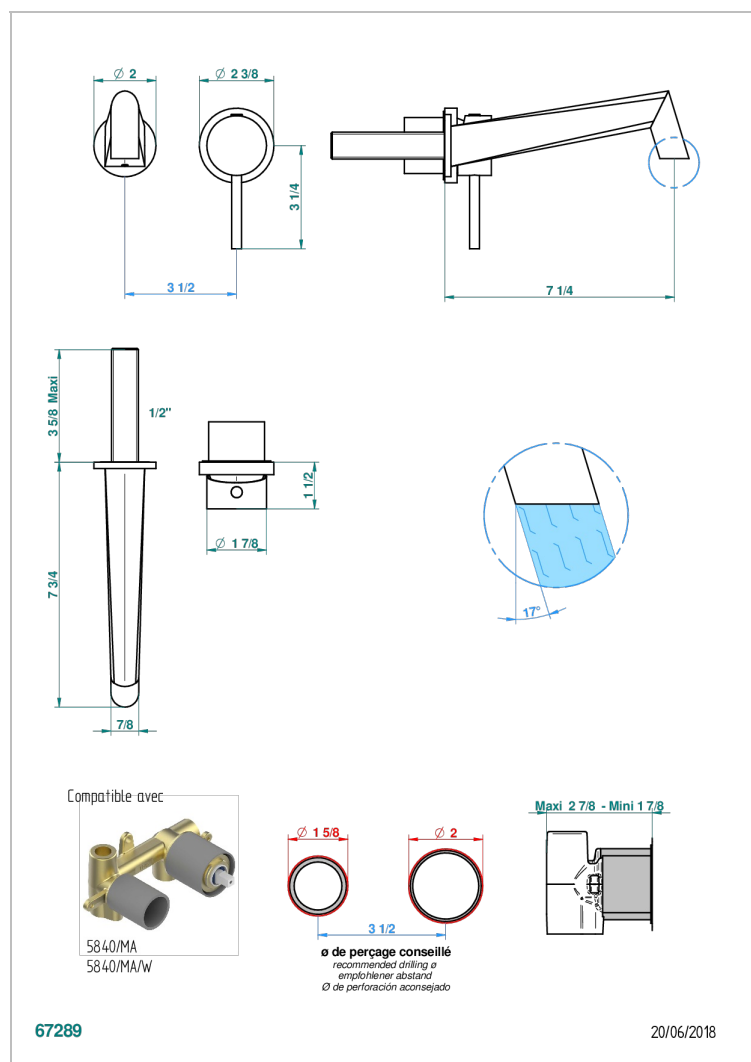

MONTAIGNE GRAND ANTIQUE MARBLE

G3R-6541B

Trim only for Built-in basin mixer with spout (two x 1/2" inlets and one 1/2" outlet), without waste

CARACTERÍSTICAS

- Montaigne Grand Antique marble
- Trim only for Built-in basin mixer with spout (two x 1/2" inlets and one 1/2" outlet), without waste

ESPECIFICACIONES TÉCNICAS

- Recommandé : 3 bars (max. 5 bars) - Advised : 43,5 psi (max. 72 psi)
- 8,3 l/min à 3 bars (2.2 gpm at 43.5 psi)

PRODUCTOS RELACIONADOS

- Ref. G00-5840/MA Parte empotrada para mezclador mural con salida hembra 1/2