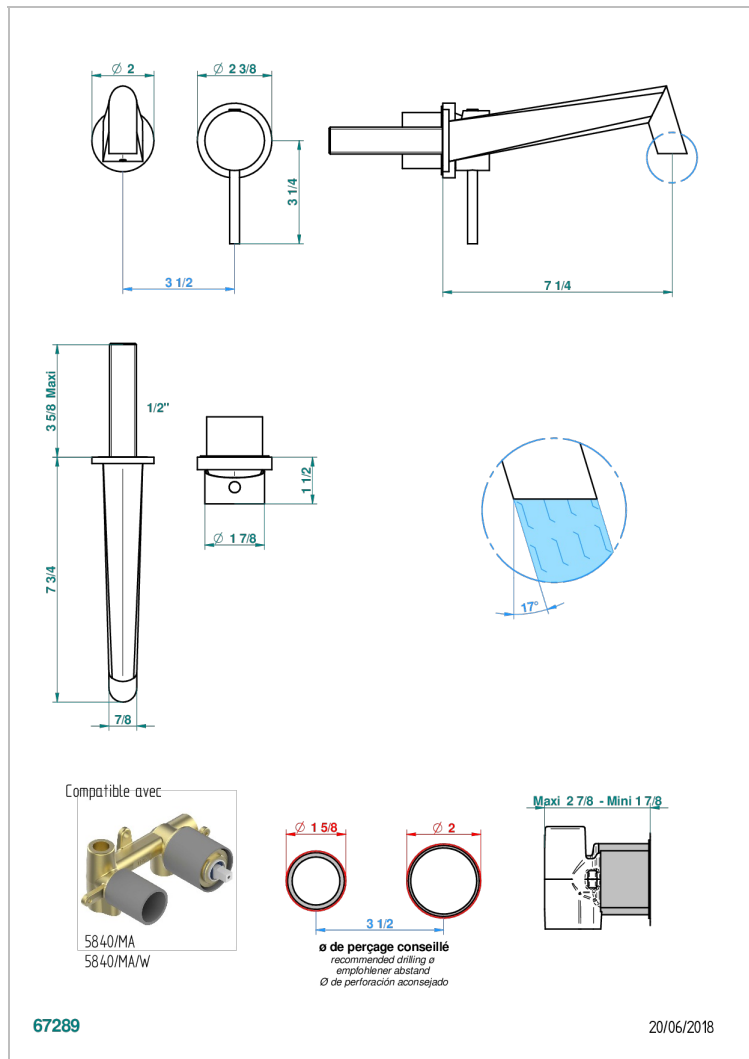

MONTAIGNE GRAND ANTIQUE MARBLE

G3R-6541B

Trim only for Built-in basin mixer with spout (two x 1/2" inlets and one 1/2" outlet), without waste

CHARACTERISTIC

- Montaigne Grand Antique marble
- Trim only for Built-in basin mixer with spout (two x 1/2" inlets and one 1/2" outlet), without waste

TECHNICAL SPECS

- Recommandé : 3 bars (max. 5 bars) - Advised : 43,5 psi (max. 72 psi)
- 8,3 l/min à 3 bars (2.2 gpm at 43.5 psi)

RELATED SKU'S

- Ref. G00-5840/MA Rough parts for concealed wall-mounted mixer with 1/2" outlet