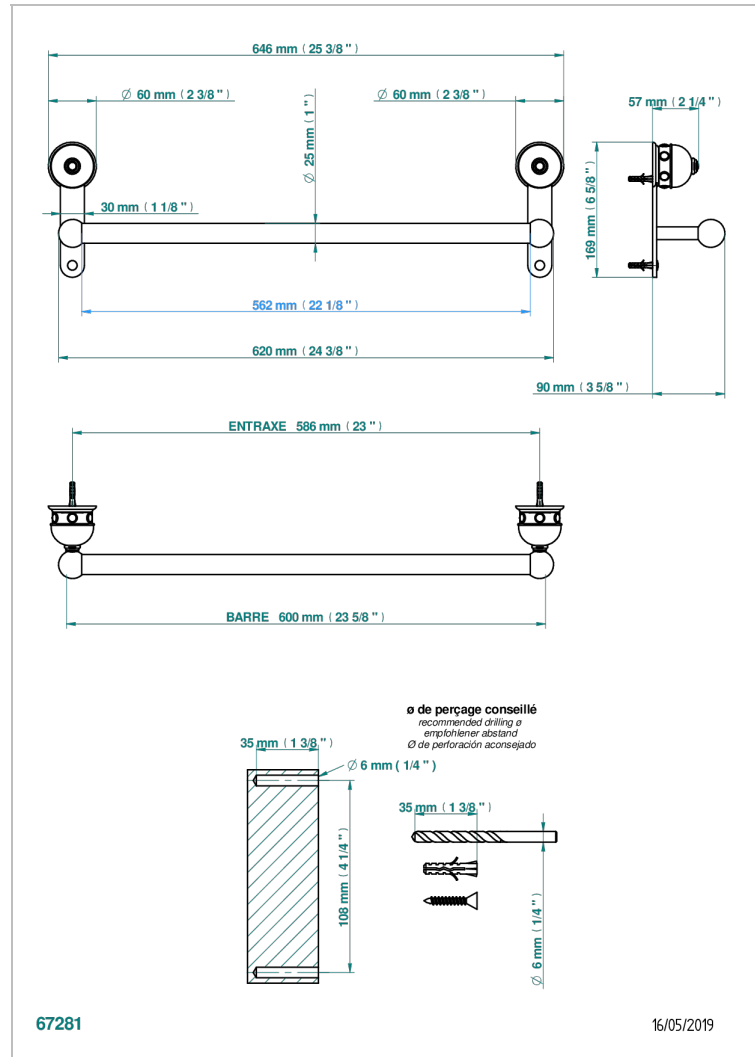

# SULLY LAPIS LAZULI

A1W-526/60

Bath towel holder, length: 600 mm

## CARACTERÍSTICAS

- Sully Lapis Lazuli
- Bath towel holder, length: 600 mm