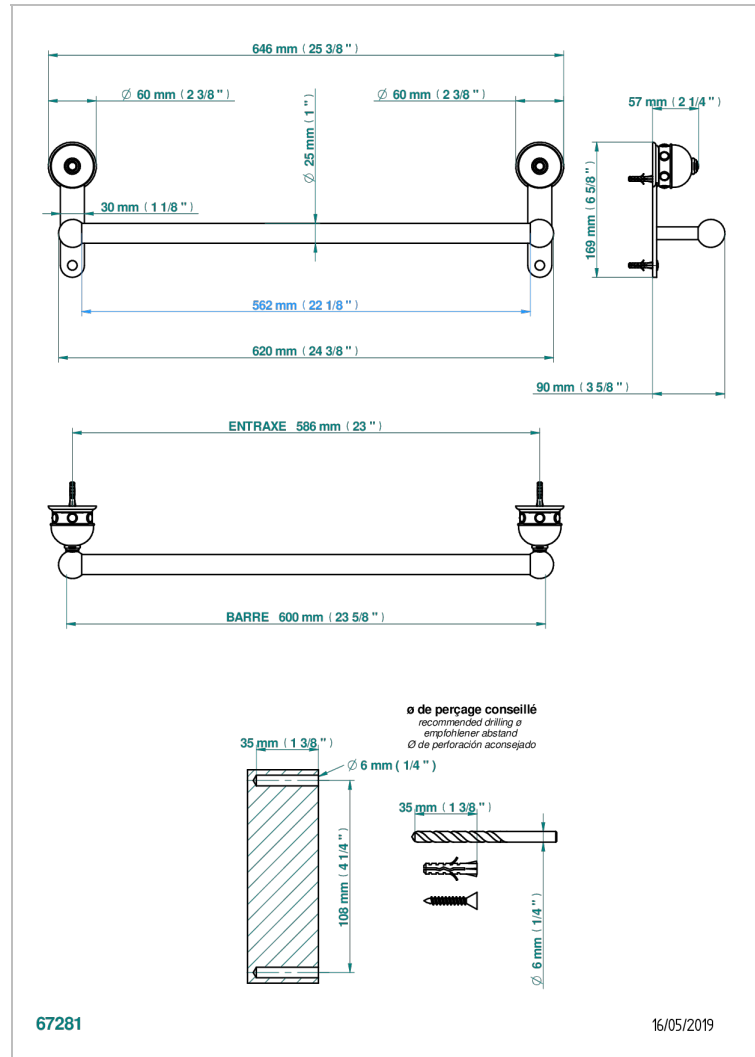

SULLY LAPIS LAZULI

A1W-526/60

Bath towel holder, length: 600 mm

CHARACTERISTIC

- Sully Lapis Lazuli
- Bath towel holder, length: 600 mm

AVAILABLE FINITIONS

Antique nickel - H28
Black ceram - D30
Blush PVD - H62
Brass color PVD - H49
Brown bronze color PVD - F33
Gold color PVD - H52