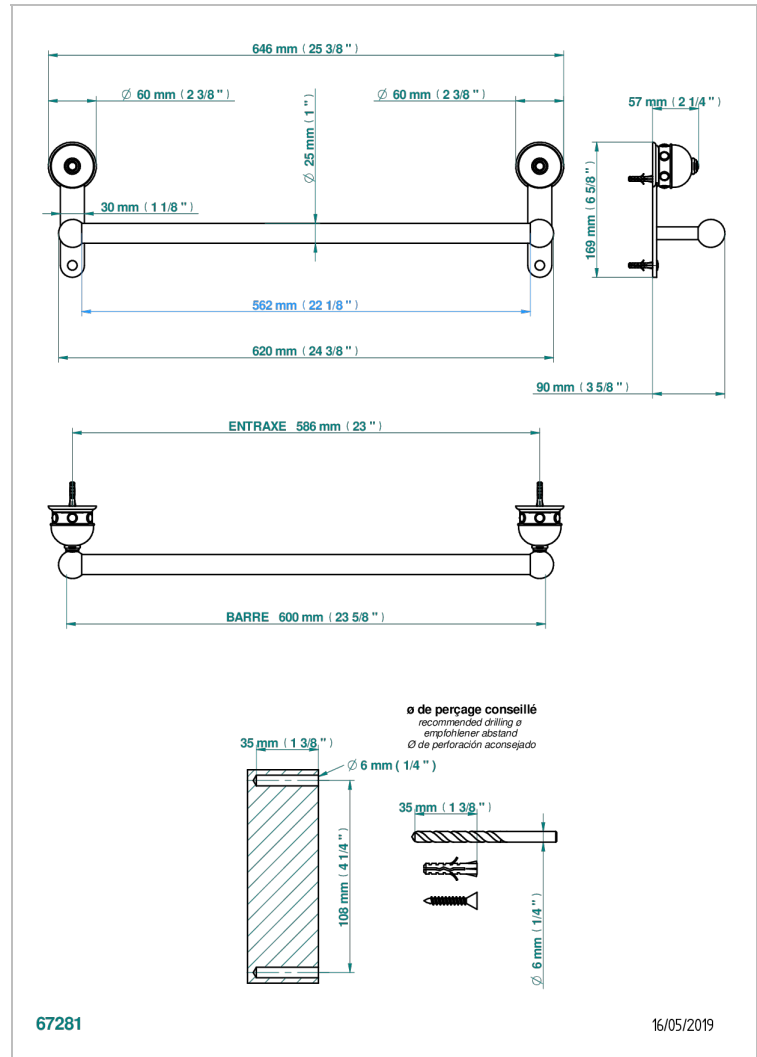

# SULLY LAPIS LAZULI

A1W-526/60

Bath towel holder, length: 600 mm

## CARACTERÍSTICAS

- Sully Lapis Lazuli
- Bath towel holder, length: 600 mm