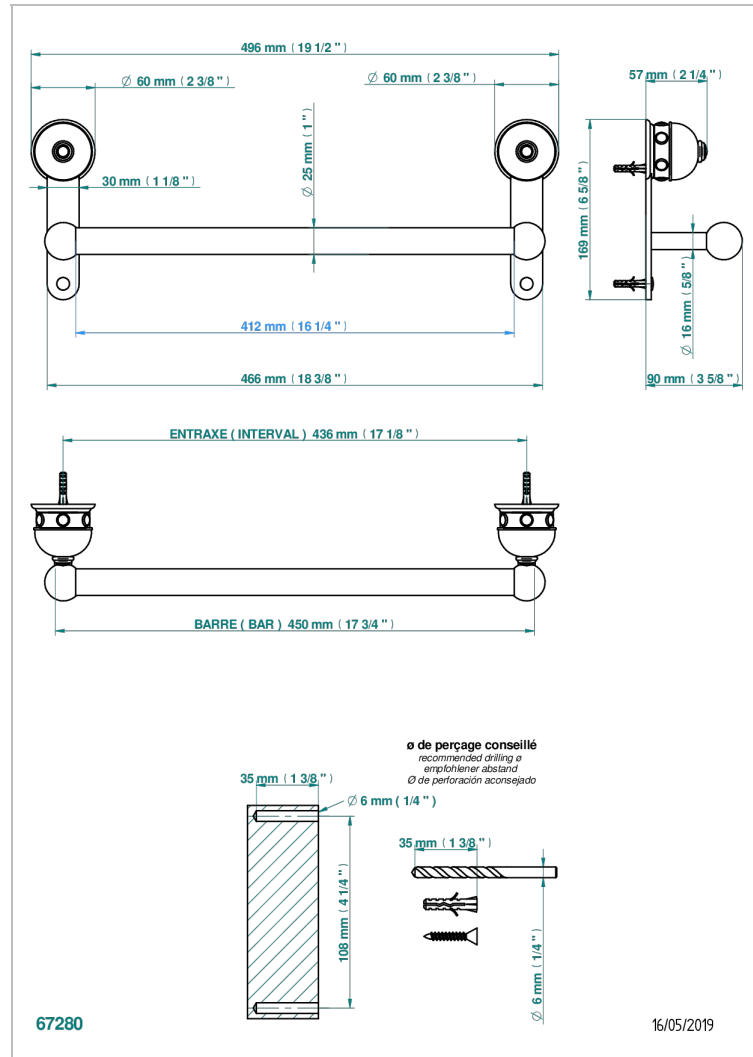

SULLY LAPIS LAZULI

A1W-526/45

Towel bar, 18" long

CHARACTERISTIC

- Sully Lapis Lazuli
- Towel bar, 18" long

AVAILABLE FINITIONS

Black ceram - D30
Blush PVD - H62
Brass color PVD - H49
Brown bronze color PVD - F33
Chrome polished - AO2
Chrome polished / gold polished - G02