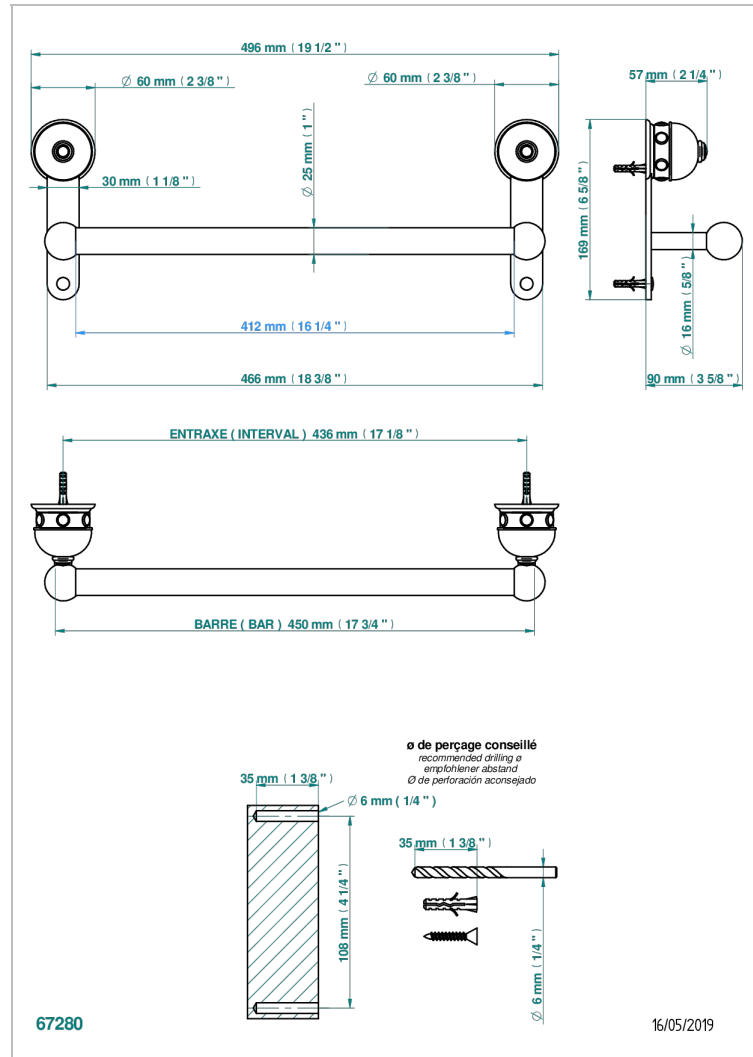

SULLY LAPIS LAZULI

A1W-526/45

Bath towel holder, length: 450 mm

CHARACTERISTIC

- Sully Lapis Lazuli
- Bath towel holder, length: 450 mm

AVAILABLE FINITIONS

Antique nickel - H28
Black ceram - D30
Blush PVD - H62
Brass color PVD - H49
Brown bronze color PVD - F33
Gold color PVD - H52