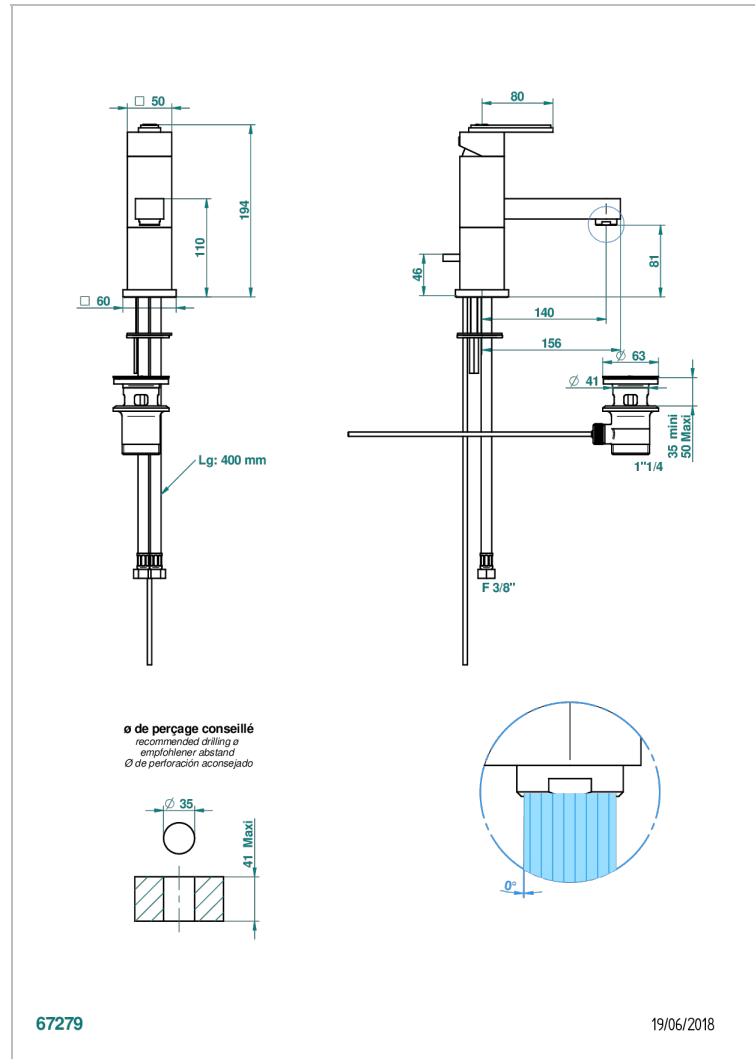

MASQUE DE FEMME LUNAIRE

A2R-6500/W

Single lever basin mixer with waste - WRAS approved

CHARACTERISTIC

- WRAS : 2006339

STANDARDS

AVAILABLE FINITIONS

- Black ceram - D30
- Matt chrome - C02
- Matt gold - F07
- Matt nickel (color finish) - C01
- Polished chrome (color finish) - A02
- Polished chrome / Polished gold (color finish) - G02