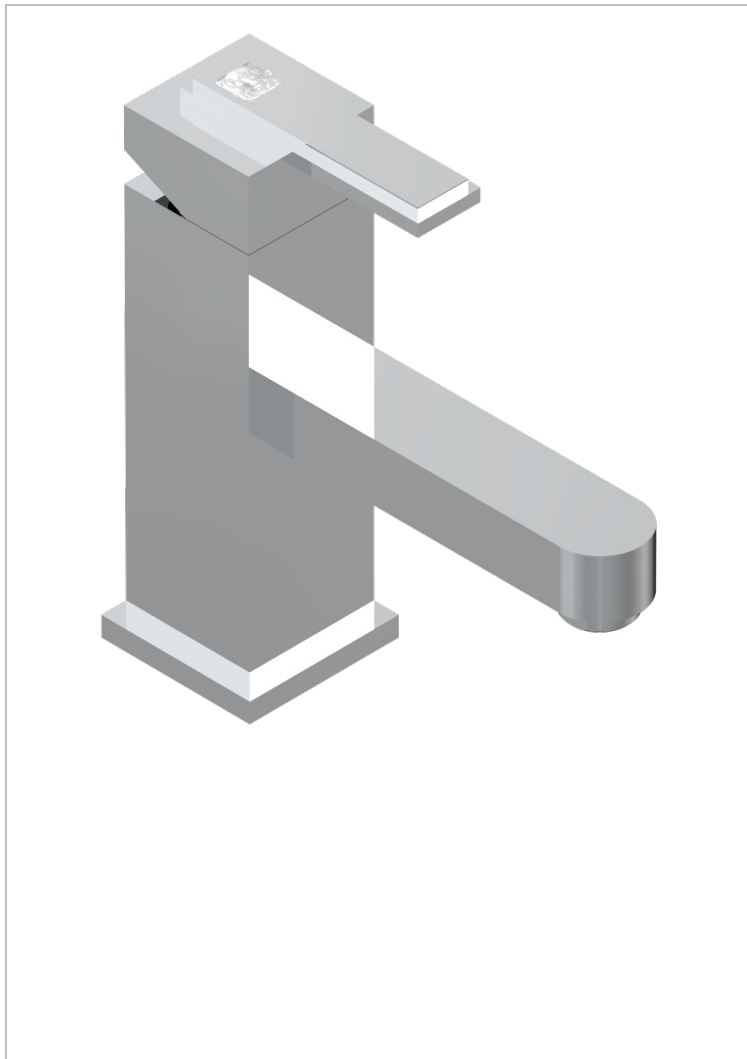

MASQUE DE FEMME LUNAIRE

A2R-6500/W

Single lever basin mixer with waste - WRAS approved

CHARACTERISTIC

- WRAS : 2006339

STANDARDS

AVAILABLE FINITIONS

- Black ceram - D30
- Matt chrome - C02
- Matt gold - F07
- Matt nickel (color finish) - C01
- Polished chrome (color finish) - A02
- Polished chrome / Polished gold (color finish) - G02

- Polished gold (color finish) - F01
- Polished nickel - B01
- Soft gold - F30
- Soft matt gold - F31