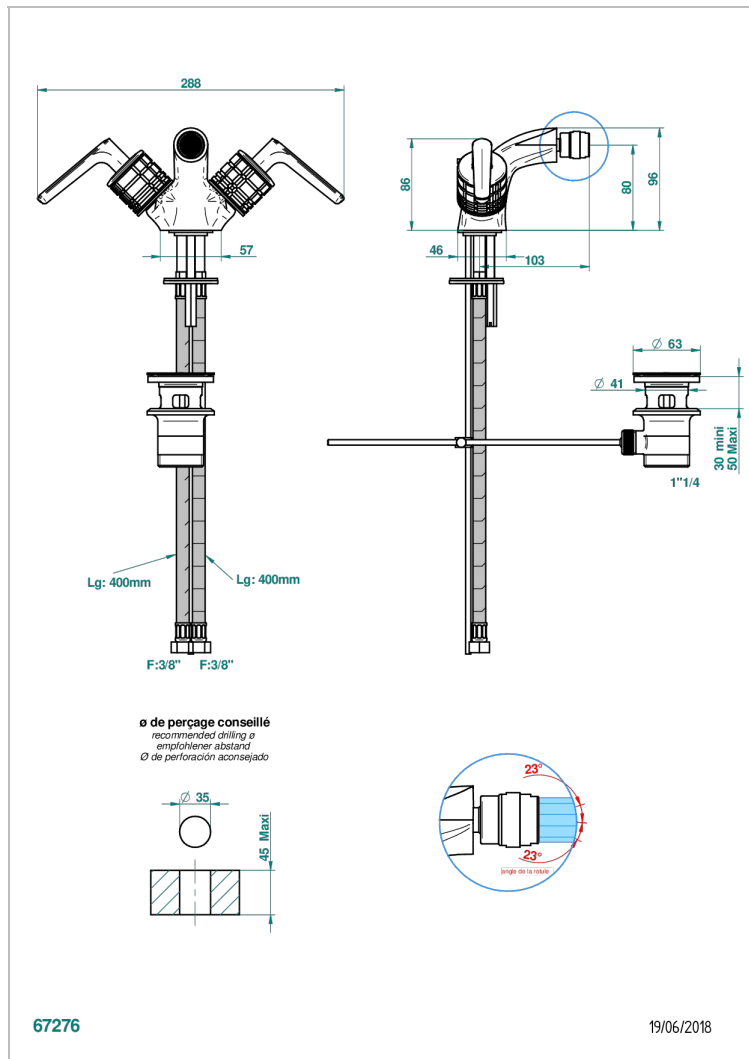

SYSTEM CRYSTAL WITH LEVER

G9K-3202

1-hole bidet mixer with swivel jet handshower with waste

CHARACTERISTIC

- ACS : 17ACCLY613
- NF : NF EN 200 - IA - Chrome

STANDARDS

AVAILABLE FINITIONS

Antique nickel - H28
Black ceram - D30
Blush PVD - H62
Brass color PVD - H49
Brown bronze color PVD - F33
Gold color PVD - H52