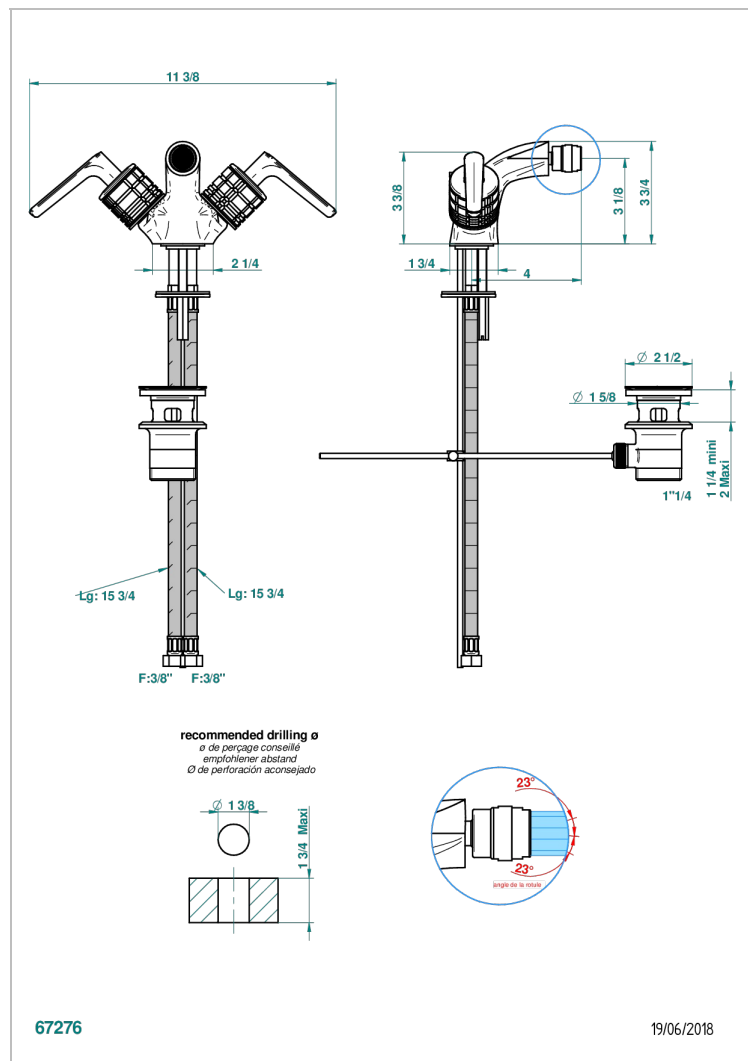

SYSTEM CRYSTAL WITH LEVER

G9K-3202

1-hole bidet mixer with swivel jet handshower with waste

CHARACTERISTIC

- ACS : 17ACCLY613
- NF : NF EN 200 - IA - Chrome

STANDARDS

AVAILABLE FINITIONS

Antique nickel - H28
Black ceram - D30
Blush PVD - H62
Brass color PVD - H49
Brown bronze color PVD - F33
Gold color PVD - H52