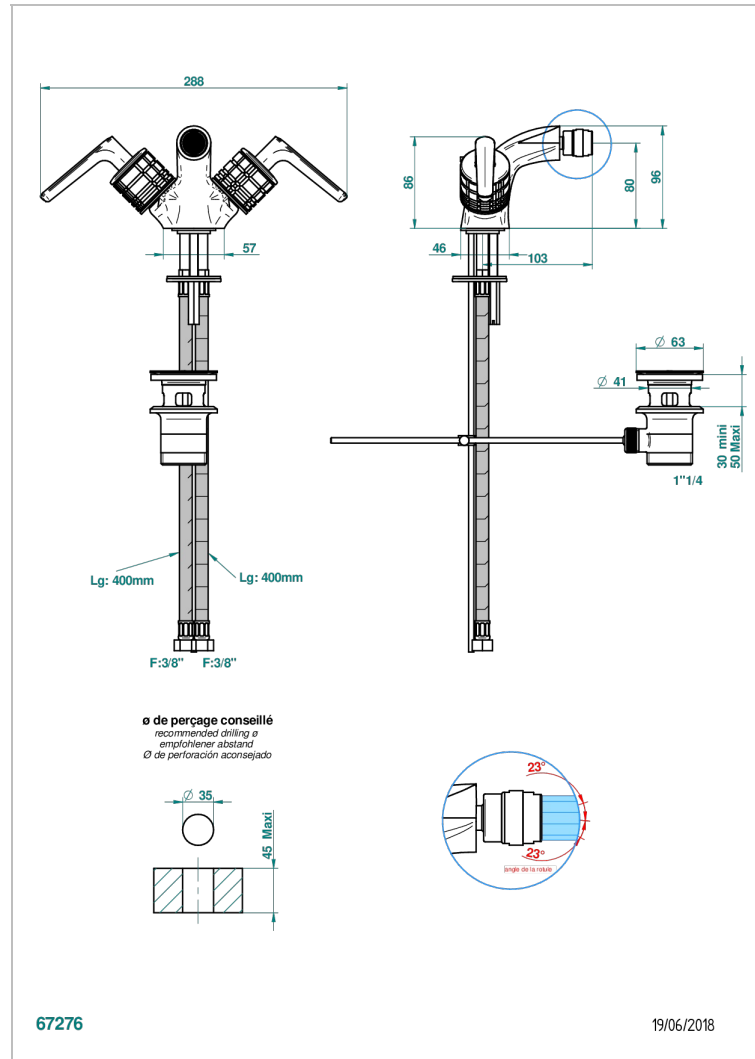

SYSTEM CRYSTAL WITH LEVER

G9K-3202

THG[®]
PARIS

1-hole bidet mixer with swivel jet handshower with waste

CHARACTERISTIC

- ACS : 17ACCLY613
- NF : NF EN 200 - IA - Chrome

STANDARDS

AVAILABLE FINITIONS