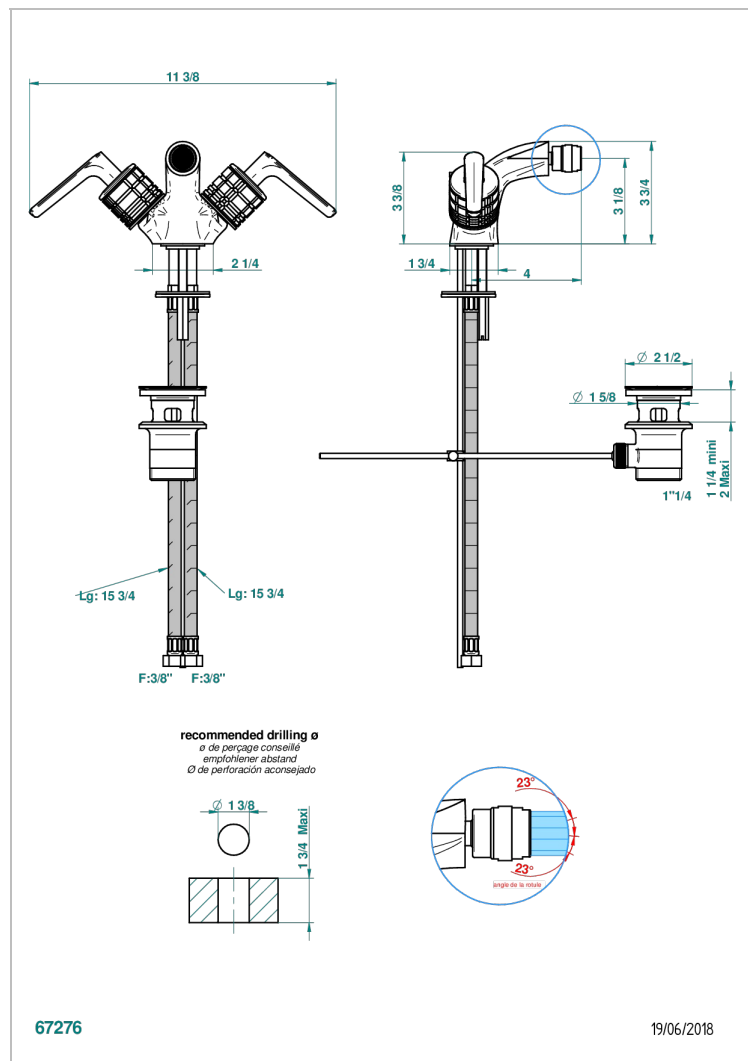

# SYSTEM CRYSTAL WITH LEVER

G9K-3202

1-hole bidet mixer with swivel jet handshower with waste

## CHARACTERISTIC

- ACS : 17ACCLY613
- NF : NF EN 200 - IA - Chrome