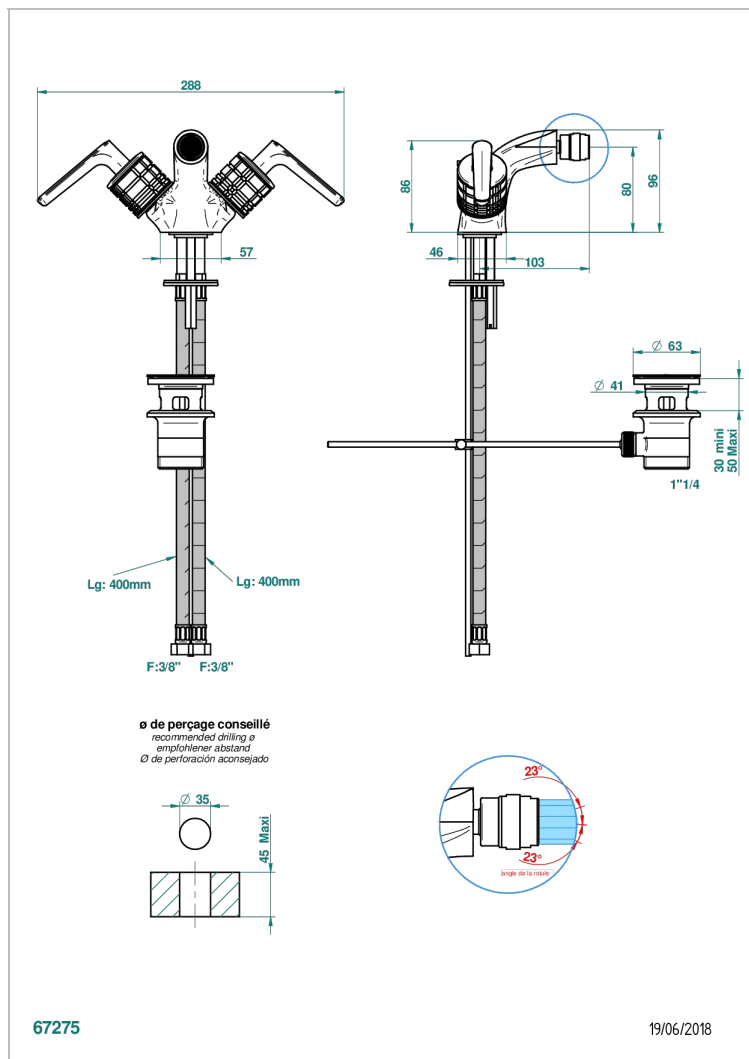

SYSTEM HOWLITE WITH LEVER

G9H-3202

1-hole bidet mixer with swivel jet handshower with waste

CHARACTERISTIC

- ACS : 17ACCLY613
- NF : NF EN 200 - IA - Chrome

STANDARDS

AVAILABLE FINITIONS

Antique nickel - H28
Black ceram - D30
Blush PVD - H62
Brass color PVD - H49
Brown bronze color PVD - F33
Gold color PVD - H52