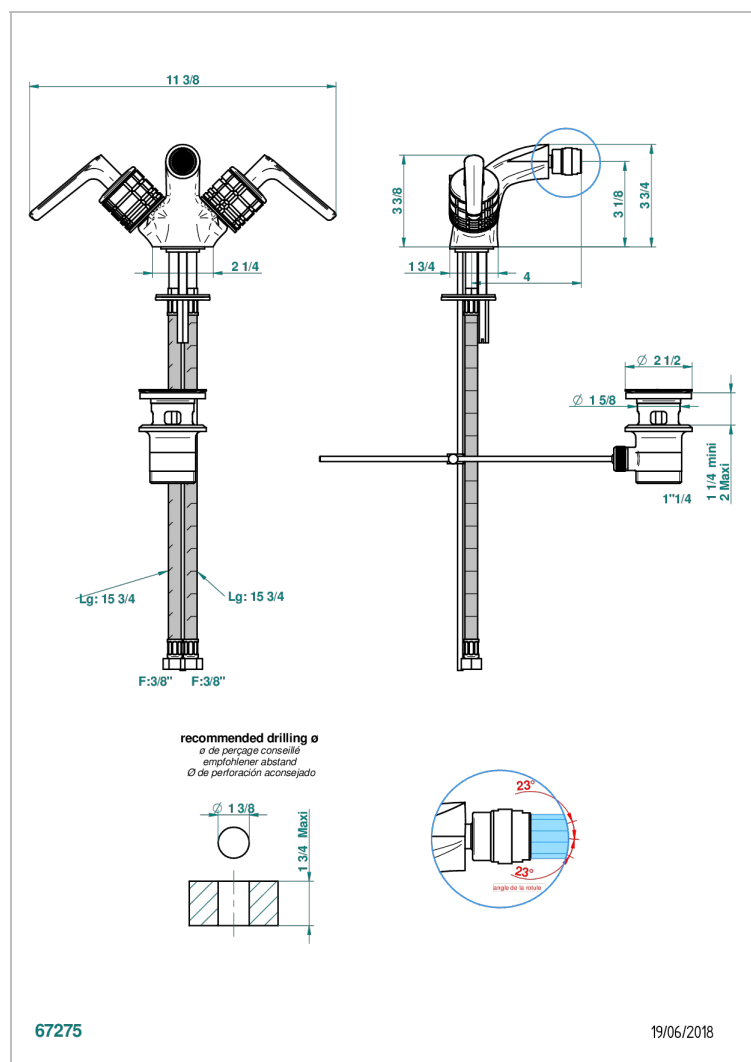

SYSTEM HOWLITE WITH LEVER

G9H-3202

1-hole bidet mixer with swivel jet handshower with waste

CHARACTERISTIC

- ACS : 17ACCLY613
- NF : NF EN 200 - IA - Chrome

STANDARDS

AVAILABLE FINITIONS

Antique nickel - H28
Black ceram - D30
Blush PVD - H62
Brass color PVD - H49
Brown bronze color PVD - F33
Gold color PVD - H52