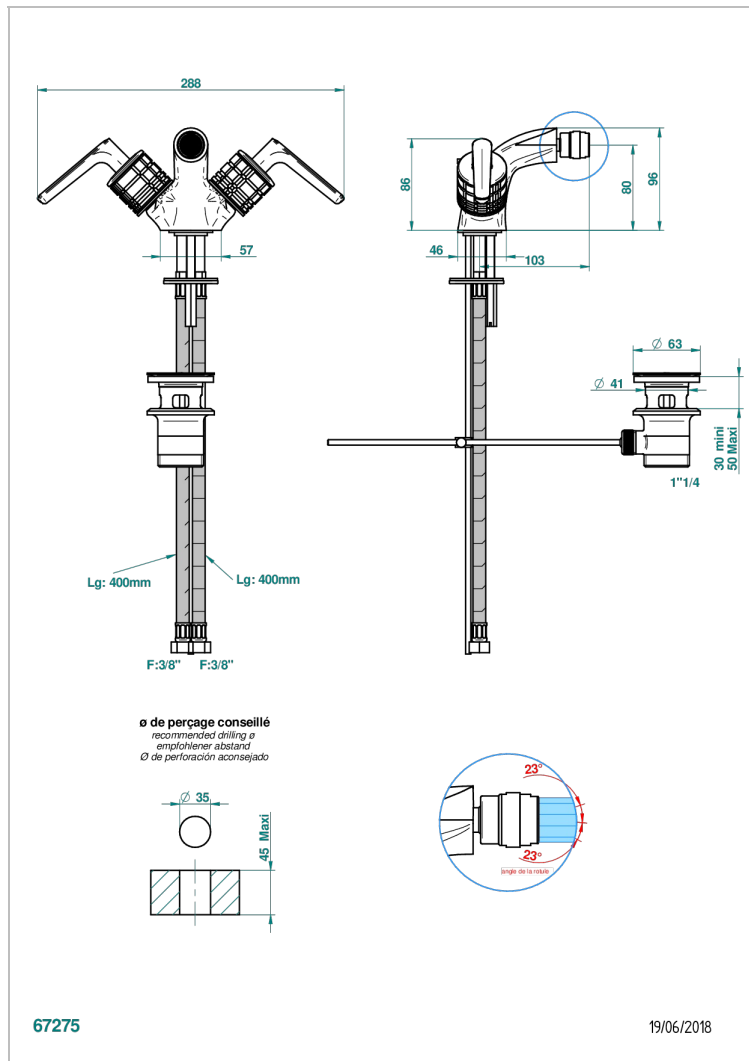

# SYSTEM HOWLITE WITH LEVER

G9H-3202

1-hole bidet mixer with swivel jet handshower with waste

## CHARACTERISTIC

- ACS : 17ACCLY613
- NF : NF EN 200 - IA - Chrome