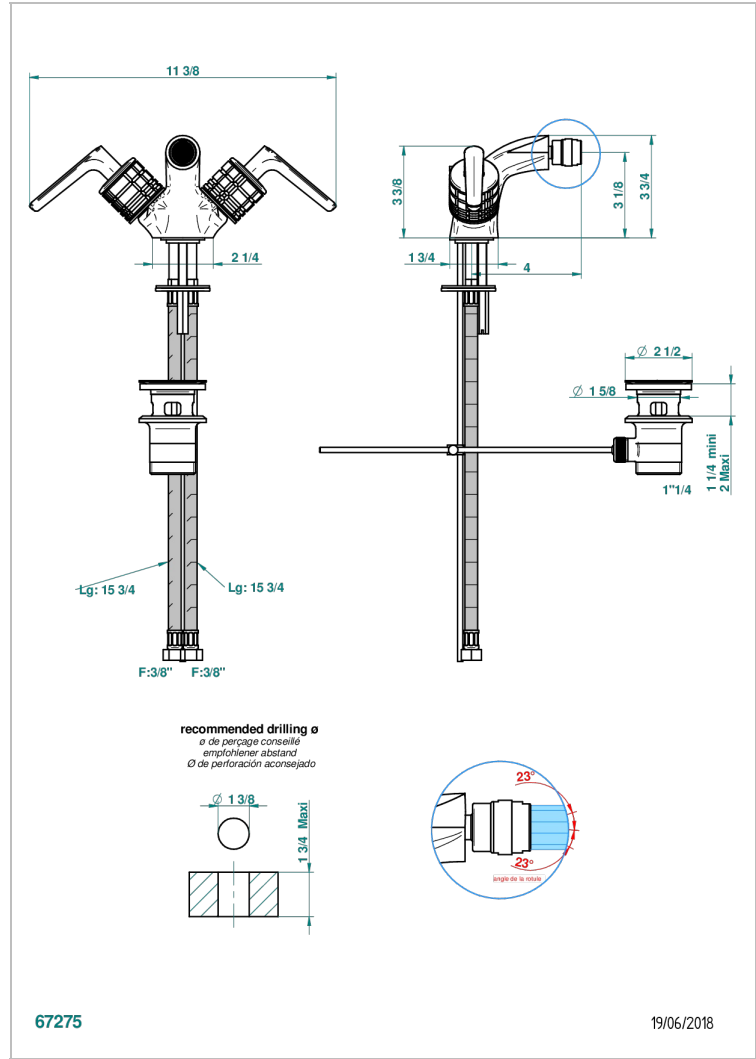

SYSTEM HOWLITE WITH LEVER

G9H-3202

1-hole bidet mixer with swivel jet handshower with waste

CHARACTERISTIC

- ACS : 17ACCLY613
- NF : NF EN 200 - IA - Chrome

STANDARDS

AVAILABLE FINITIONS

Antique nickel - H28
Black ceram - D30
Blush PVD - H62
Brass color PVD - H49
Brown bronze color PVD - F33
Gold color PVD - H52