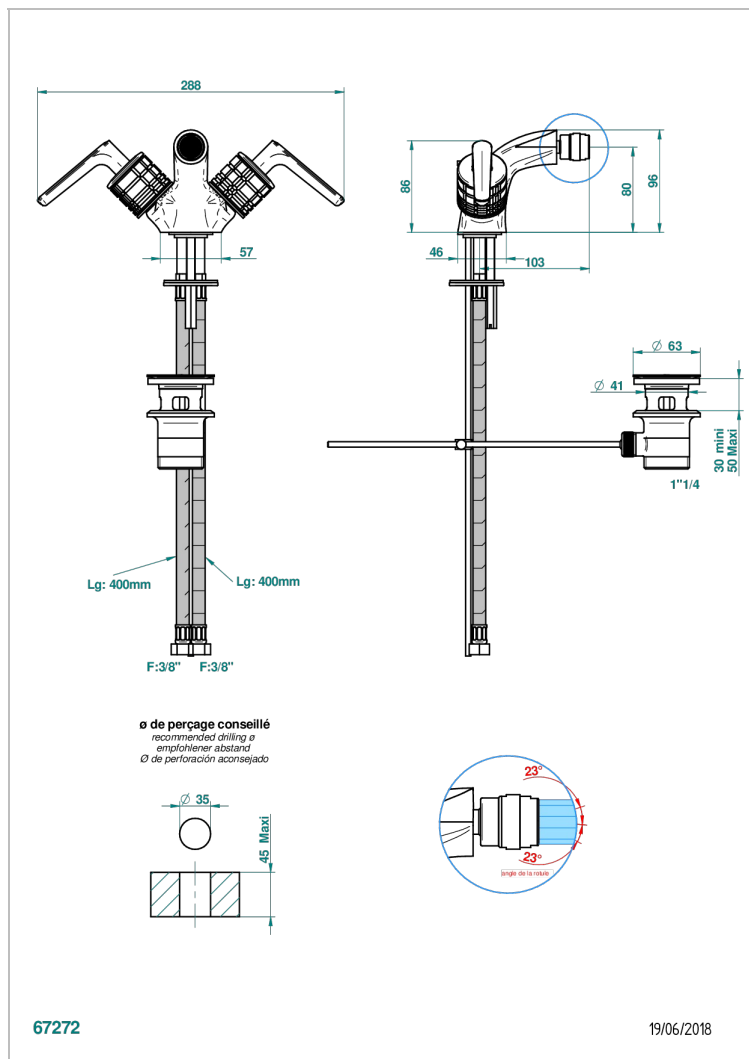

SYSTEM SQUARED METAL WITH LEVER

G9F-3202

1-hole bidet mixer with swivel jet handshower with waste

CHARACTERISTIC

- ACS : 17ACCLY613
- NF : NF EN 200 - IA - Chrome

STANDARDS

AVAILABLE FINITIONS

Antique nickel - H28
Black ceram - D30
Blush PVD - H62
Brass color PVD - H49
Brown bronze color PVD - F33
Gold color PVD - H52