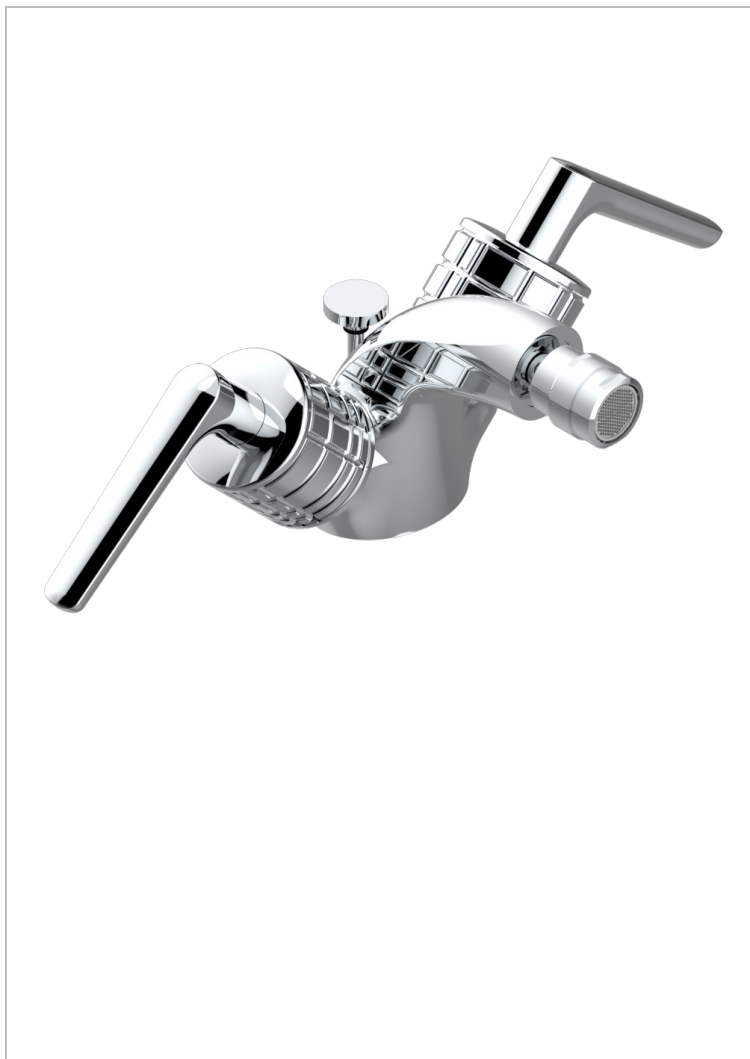

SYSTEM SQUARED METAL WITH LEVER

G9F-3202

1-hole bidet mixer with swivel jet handshower with waste

CHARACTERISTIC

- ACS : 17ACCLY613
- NF : NF EN 200 - IA - Chrome

STANDARDS

AVAILABLE FINITIONS

Antique nickel - H28
Black ceram - D30
Blush PVD - H62
Brass color PVD - H49
Brown bronze color PVD - F33
Gold color PVD - H52

Graphite PVD - H64
Lacquered light bronze - D01
Matt Umber PVD - H67
Matt blush PVD - H60
Matt brass color PVD - H50
Matt brown bronze color PVD - F34

Matt chrome - C02
Matt gold - F07
Matt gold color PVD - H53
Matt graphite PVD - H65
Matt nickel (color finish) - C01
Matt nickel color PVD - H56

Nickel color PVD - H55
Polished chrome (color finish) - A02
Polished chrome with gold inlay - GA1
Polished gold (color finish) - F01
Polished nickel - B01
Soft gold - F30

Soft matt gold - F31
Umber PVD - H66
Varnished matt antique red copper (color finish) - H07