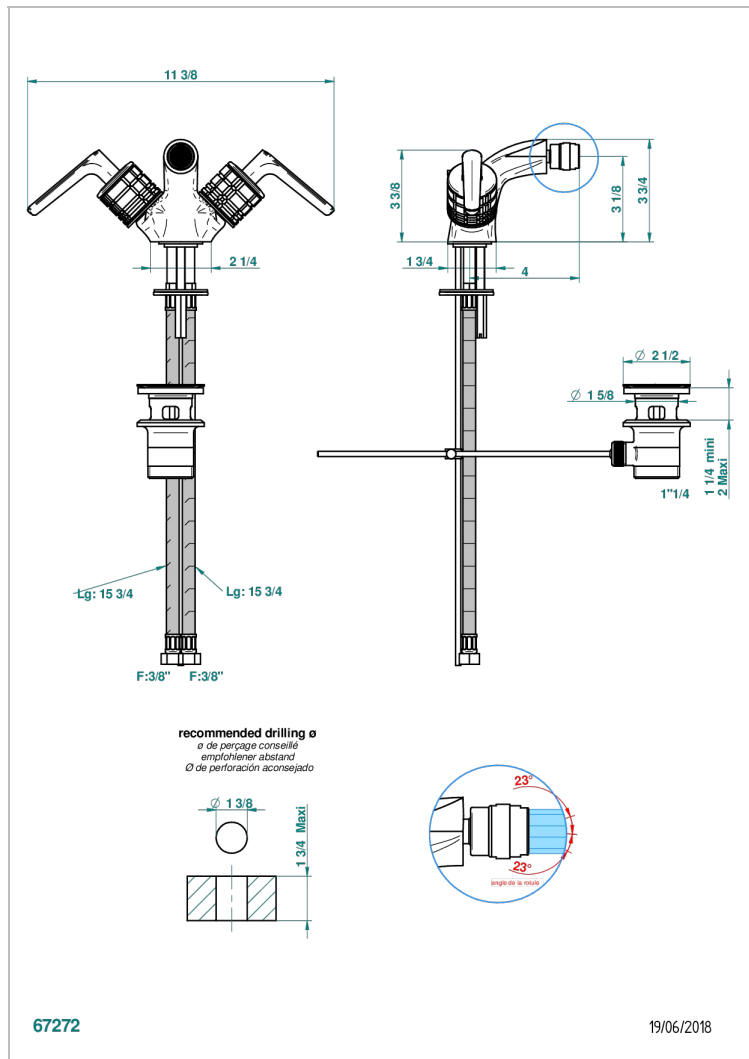

SYSTEM SQUARED METAL WITH LEVER

G9F-3202

1-hole bidet mixer with swivel jet handshower with waste

CHARACTERISTIC

- ACS : 17ACCLY613
- NF : NF EN 200 - IA - Chrome

STANDARDS

AVAILABLE FINITIONS

Antique nickel - H28
Black ceram - D30
Blush PVD - H62
Brass color PVD - H49
Brown bronze color PVD - F33
Gold color PVD - H52