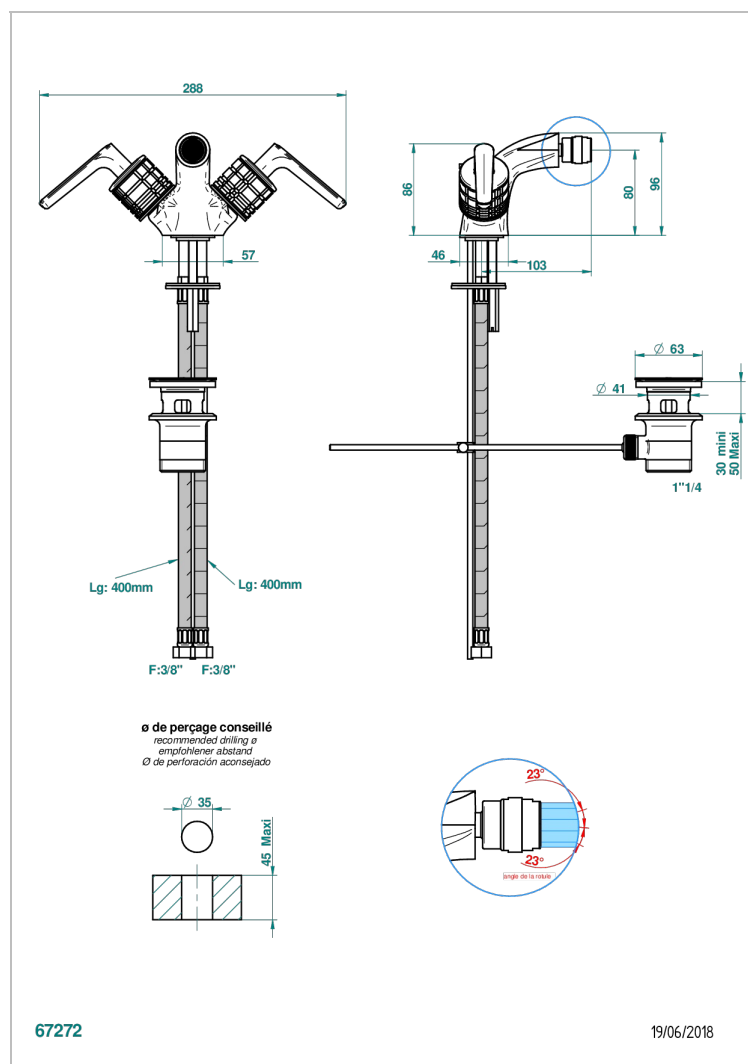

SYSTEM SQUARED METAL WITH LEVER

G9F-3202

1-hole bidet mixer with swivel jet handshower with waste

CHARACTERISTIC

- ACS : 17ACCLY613
- NF : NF EN 200 - IA - Chrome

STANDARDS

AVAILABLE FINITIONS

Antique nickel - H28
Black ceram - D30
Blush PVD - H62
Brass color PVD - H49
Brown bronze color PVD - F33
Gold color PVD - H52