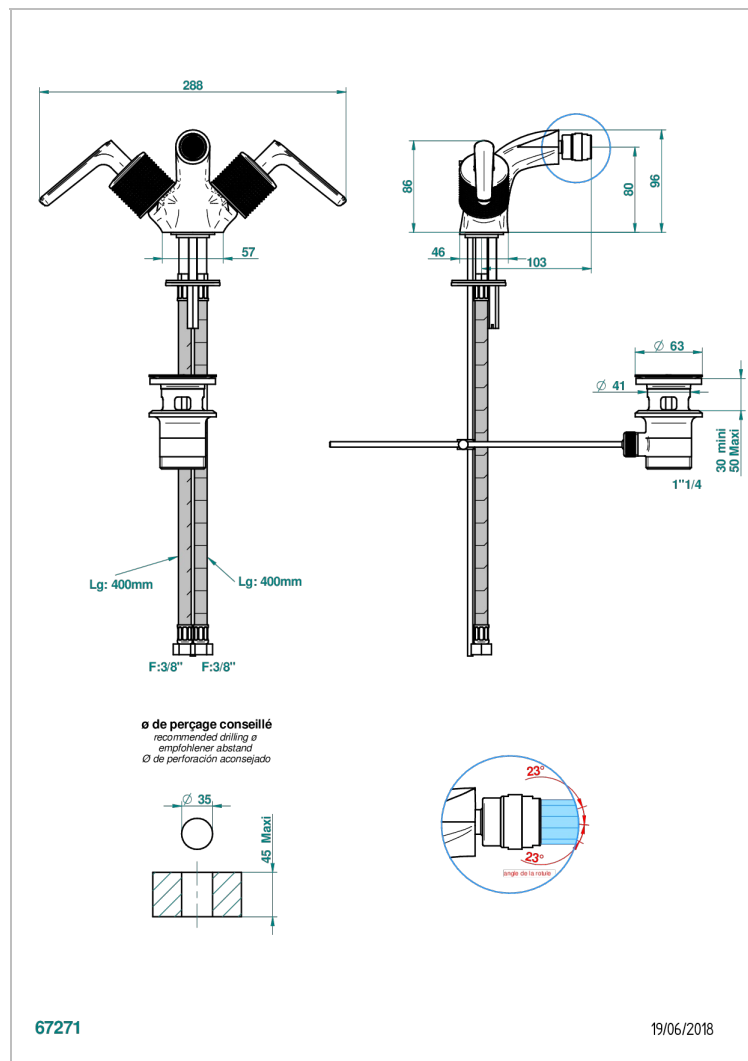

SYSTEM DIAMOND METAL WITH LEVER

G9D-3202

1-hole bidet mixer with swivel jet handshower with waste

CHARACTERISTIC

- ACS : 17ACCLY613
- NF : NF EN 200 - IA - Chrome

STANDARDS

AVAILABLE FINITIONS

Antique nickel - H28
Black ceram - D30
Blush PVD - H62
Brass color PVD - H49
Brown bronze color PVD - F33
Gold color PVD - H52