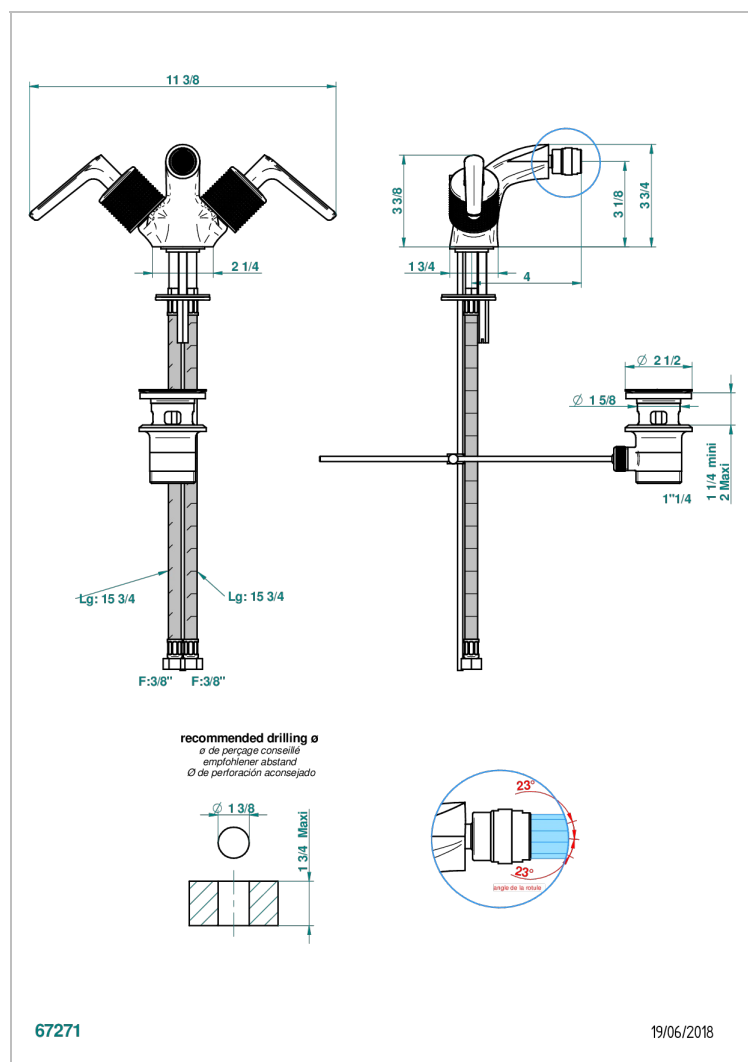

SYSTEM DIAMOND METAL WITH LEVER

G9D-3202

1-hole bidet mixer with swivel jet handshower with waste

CHARACTERISTIC

- ACS : 17ACCLY613
- NF : NF EN 200 - IA - Chrome

STANDARDS

AVAILABLE FINITIONS

Antique nickel - H28
Black ceram - D30
Blush PVD - H62
Brass color PVD - H49
Brown bronze color PVD - F33
Gold color PVD - H52