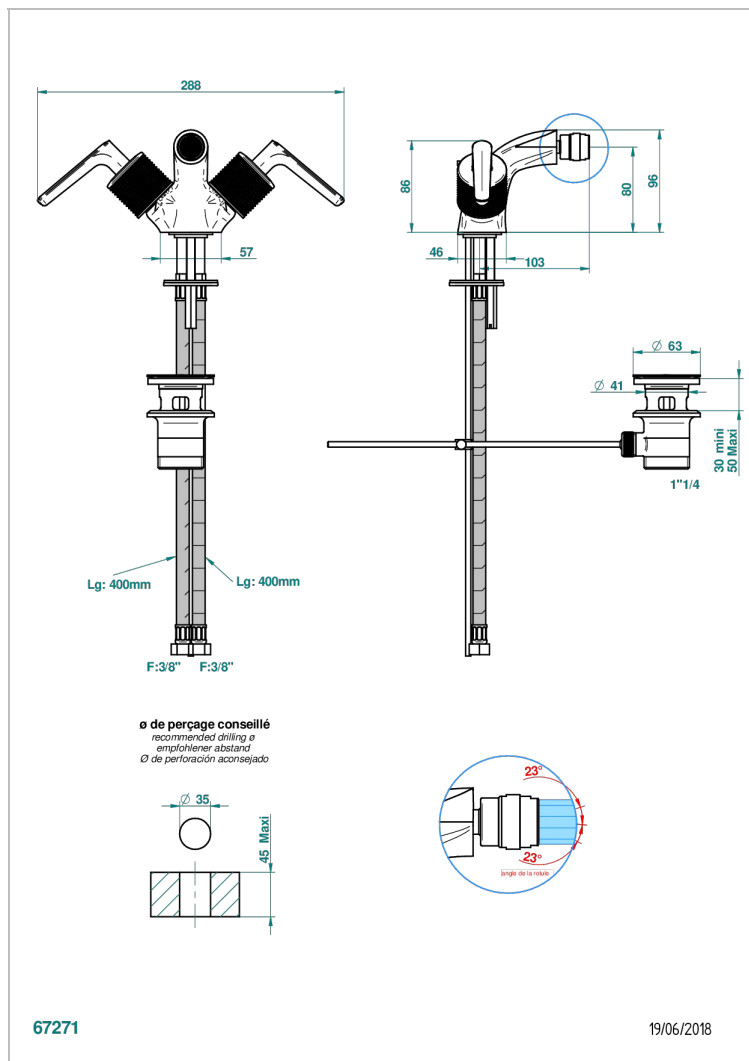

SYSTEM DIAMOND METAL WITH LEVER

G9D-3202

1-hole bidet mixer with swivel jet handshower with waste

CHARACTERISTIC

- ACS : 17ACCLY613
- NF : NF EN 200 - IA - Chrome

STANDARDS

AVAILABLE FINITIONS

Antique nickel - H28
Black ceram - D30
Blush PVD - H62
Brass color PVD - H49
Brown bronze color PVD - F33
Gold color PVD - H52