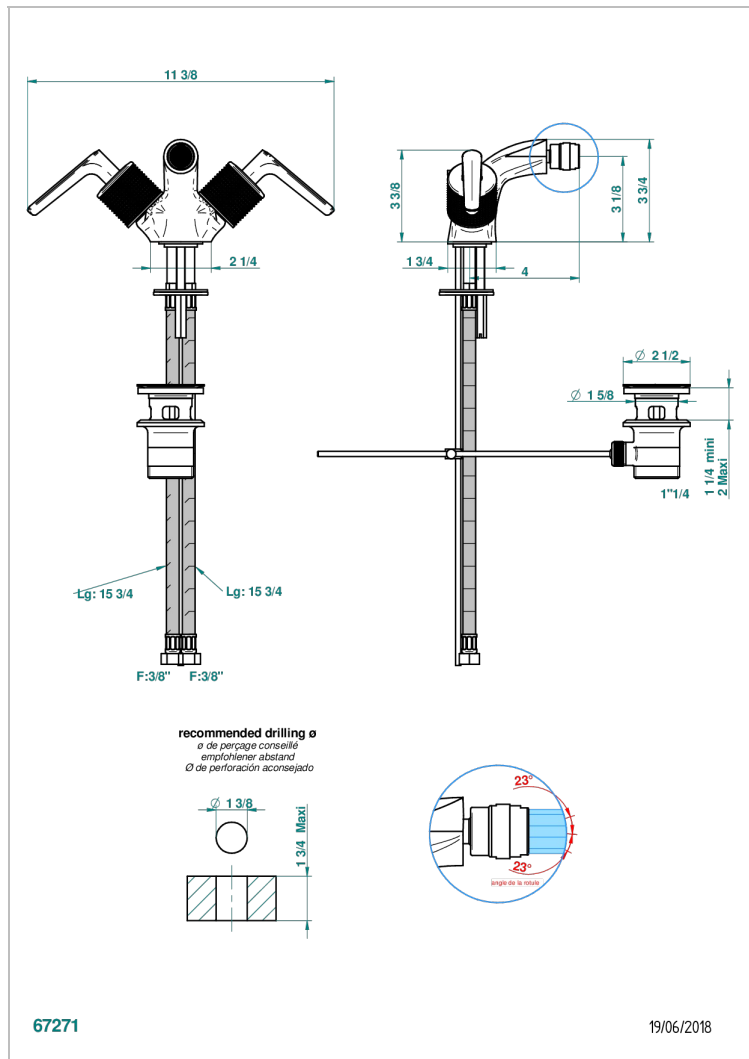

SYSTEM DIAMOND METAL WITH LEVER

G9D-3202

1-hole bidet mixer with swivel jet handshower with waste

CHARACTERISTIC

- ACS : 17ACCLY613
- NF : NF EN 200 - IA - Chrome

STANDARDS

AVAILABLE FINITIONS

Antique nickel - H28
Black ceram - D30
Blush PVD - H62
Brass color PVD - H49
Brown bronze color PVD - F33
Gold color PVD - H52