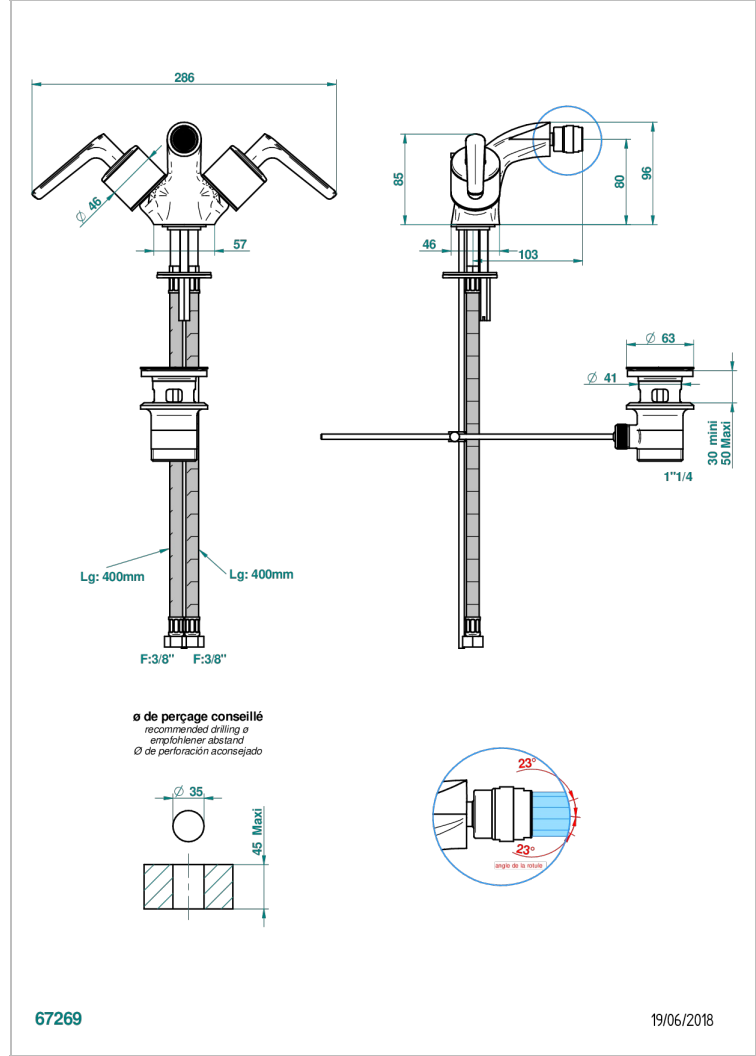

# BONDI WITH LEVER

G7G-3202

1-hole bidet mixer with swivel jet handshower with waste

## CHARACTERISTIC

- ACS : 17ACCLY613
- NF : NF EN 200 - IA - Chrome