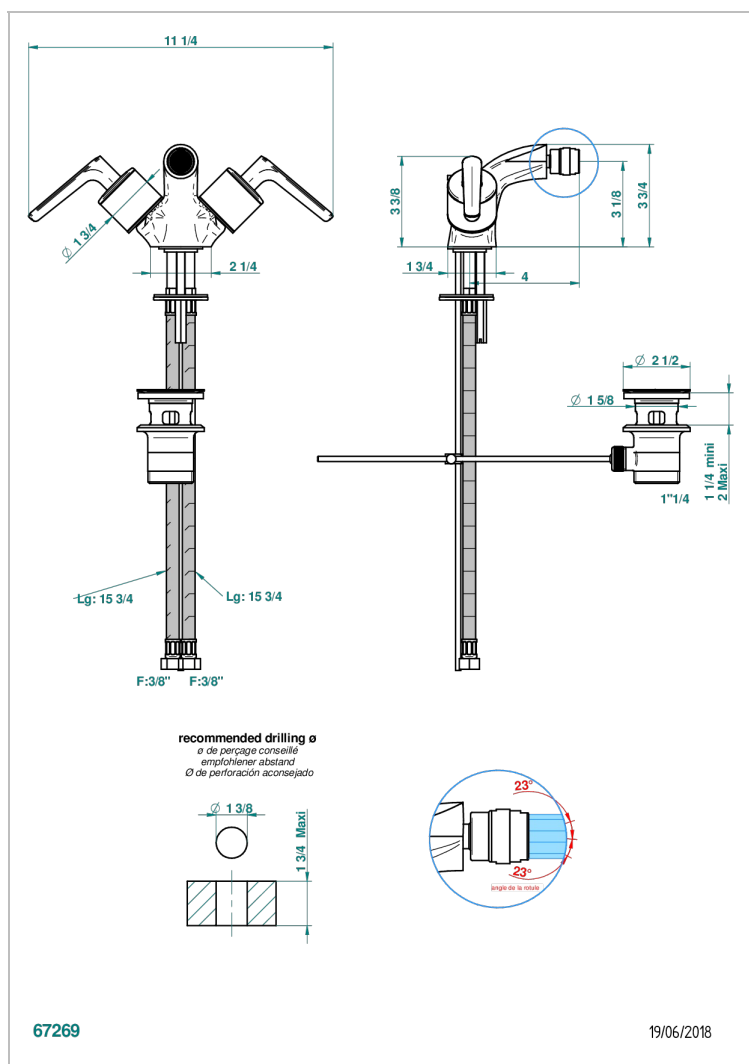

BONDI WITH LEVER

G7G-3202

1-hole bidet mixer with swivel jet handshower with waste

THG[®]
PARIS

CHARACTERISTIC

- ACS : 17ACCLY613
- NF : NF EN 200 - IA - Chrome

STANDARDS

TECHNICAL SPECS

- Recommandé : 3 bars (max. 5 bars) - Advised : 43,5 psi (max. 72 psi)
- 15 l/min à 3 bars (4 gpm at 43.5 psi)

AVAILABLE FINITIONS

Antique nickel - H28
Black ceram - D30
Blush PVD - H62
Brass color PVD - H49
Brown bronze color PVD - F33
Gold color PVD - H52