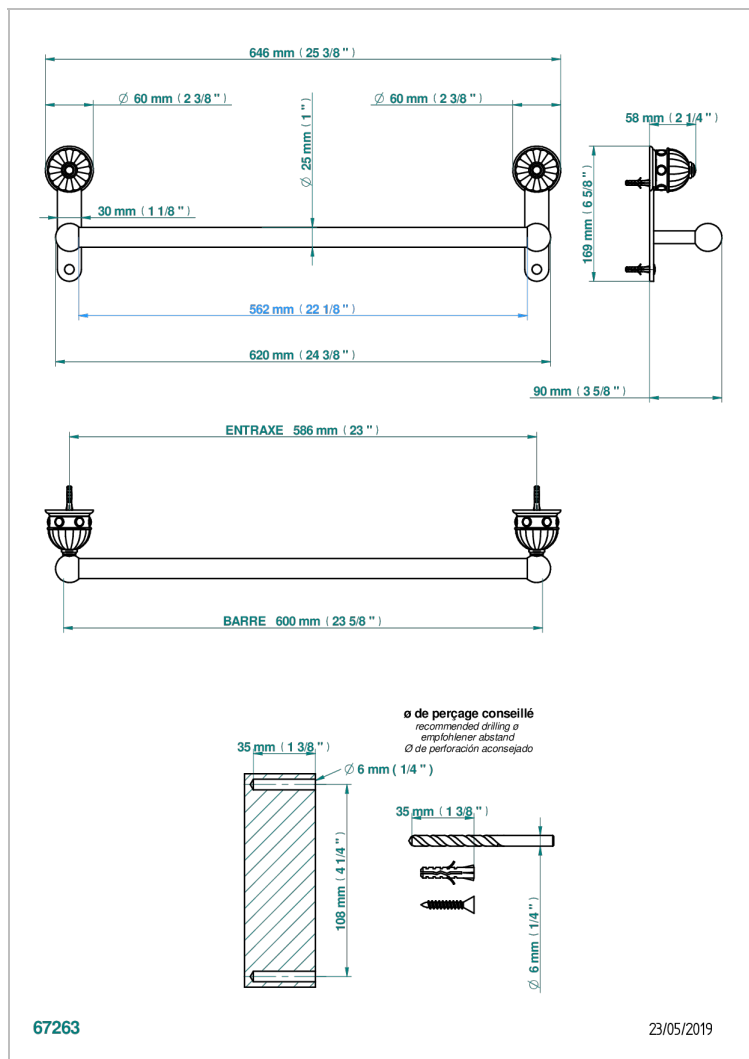

# CHEVERNY ONICE NEGRO

U1V-526/60

Bath towel holder, length: 600 mm

THG<sup>®</sup>  
PARIS

## CARACTERÍSTICAS

- Cheverny Onice negro
- Bath towel holder, length: 600 mm