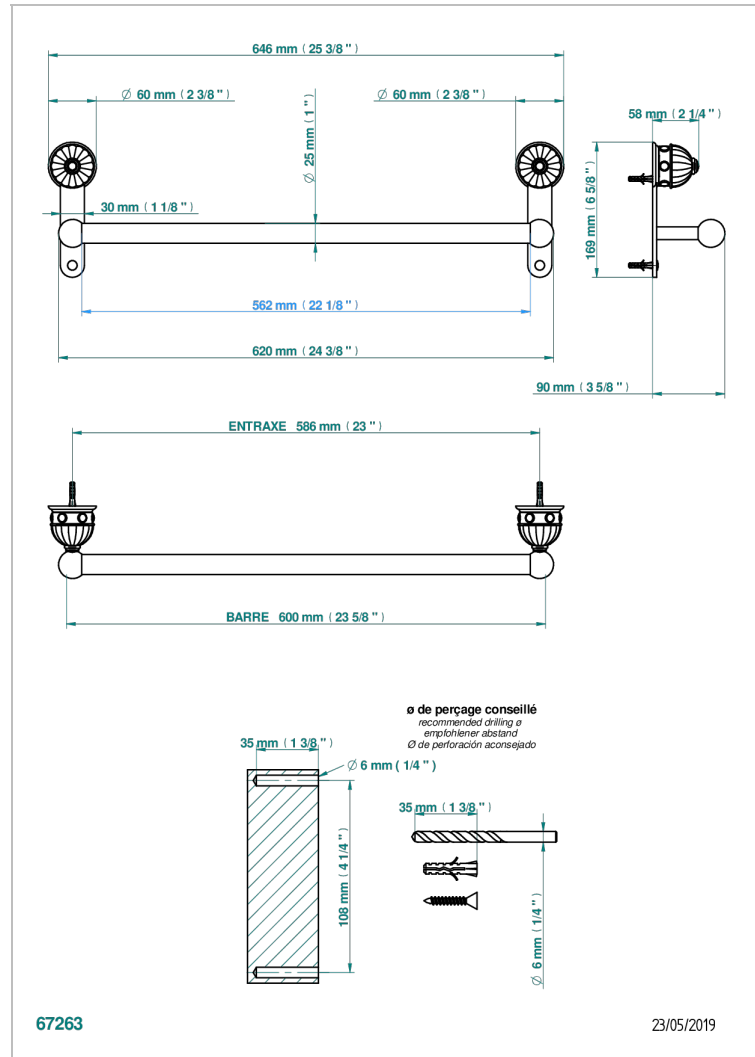

# CHEVERNY BLACK ONYX

U1V-526/60

Towel bar, 24" long

## CHARACTERISTIC

- Cheverny black Onyx
- Towel bar, 24" long