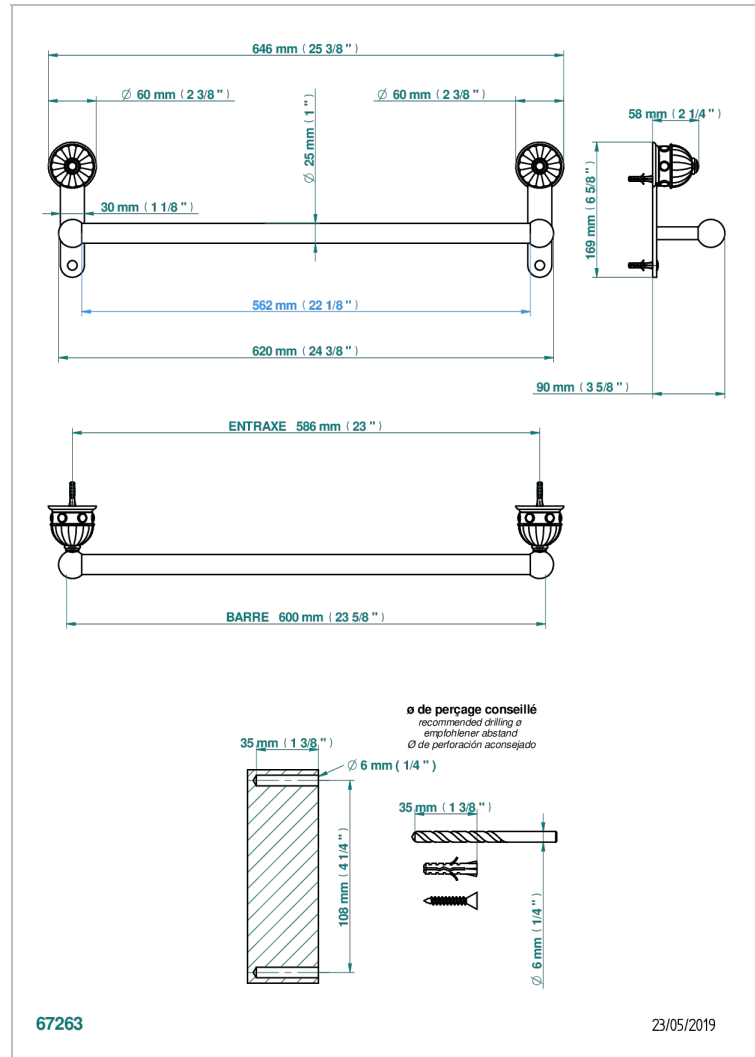

CHEVERNY BLACK ONYX

U1V-526/60

Bath towel holder, length: 600 mm

CHARACTERISTIC

- Cheverny black Onyx
- Bath towel holder, length: 600 mm

AVAILABLE FINITIONS

Antique nickel - H28
Black ceram - D30
Blush PVD - H62
Brass color PVD - H49
Brown bronze color PVD - F33
Gold color PVD - H52