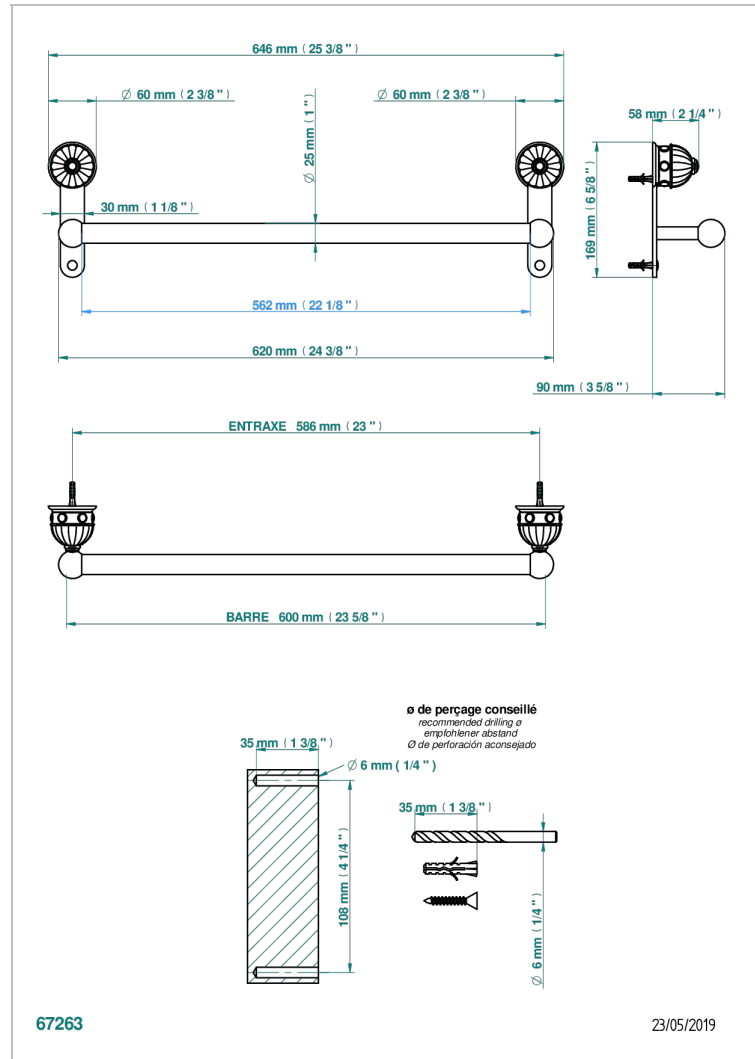

AMBOISE BLACK ONYX

A1M-526/60

Towel bar, 24" long

CHARACTERISTIC

- Amboise Black Onyx
- Towel bar, 24" long

AVAILABLE FINITIONS

Black ceram - D30
Blush PVD - H62
Brass color PVD - H49
Brown bronze color PVD - F33
Chrome polished - AO2
Chrome polished / gold polished - G02