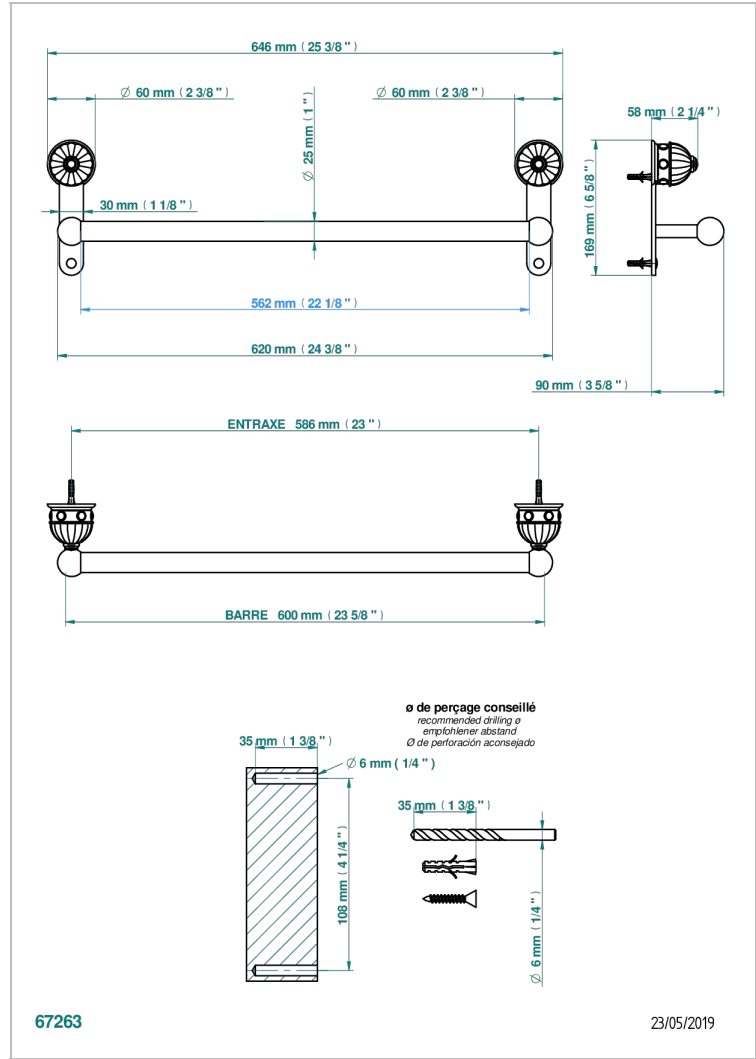

AMBOISE BLACK ONYX

A1M-526/60

Bath towel holder, length: 600 mm

CHARACTERISTIC

- Amboise Black Onyx
- Bath towel holder, length: 600 mm

AVAILABLE FINITIONS

Antique nickel - H28
Black ceram - D30
Blush PVD - H62
Brass color PVD - H49
Brown bronze color PVD - F33
Gold color PVD - H52