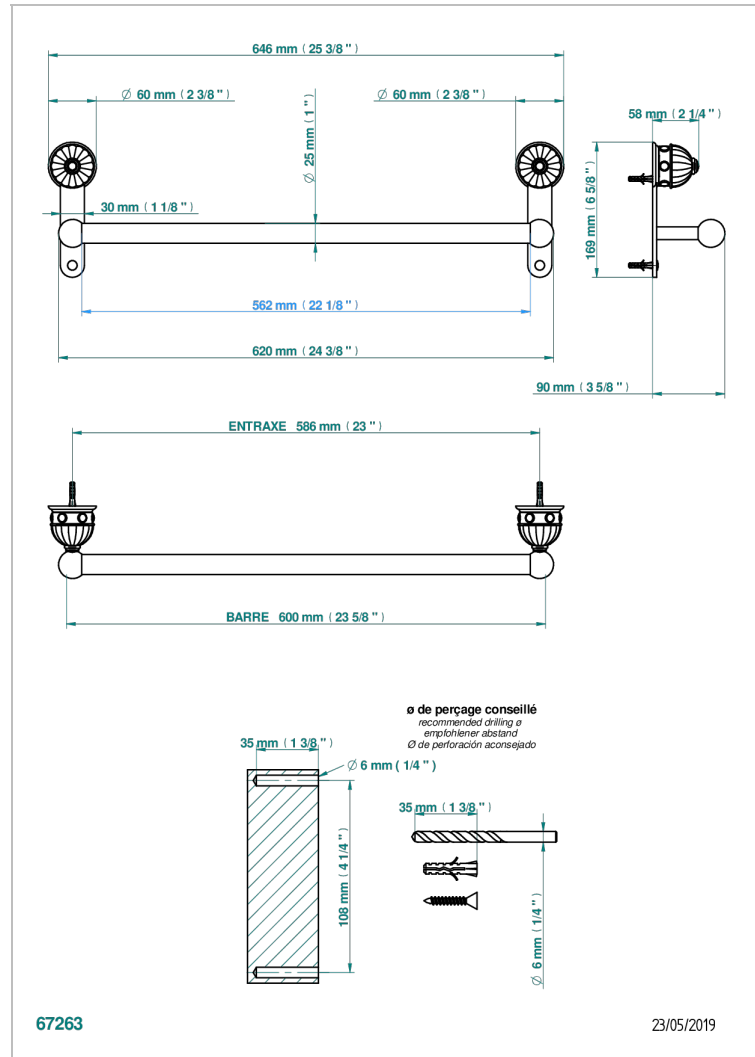

# AMBOISE ONICE NEGRO

A1M-526/60

Bath towel holder, length: 600 mm

## CARACTERÍSTICAS

- Amboise Onice Negro
- Bath towel holder, length: 600 mm