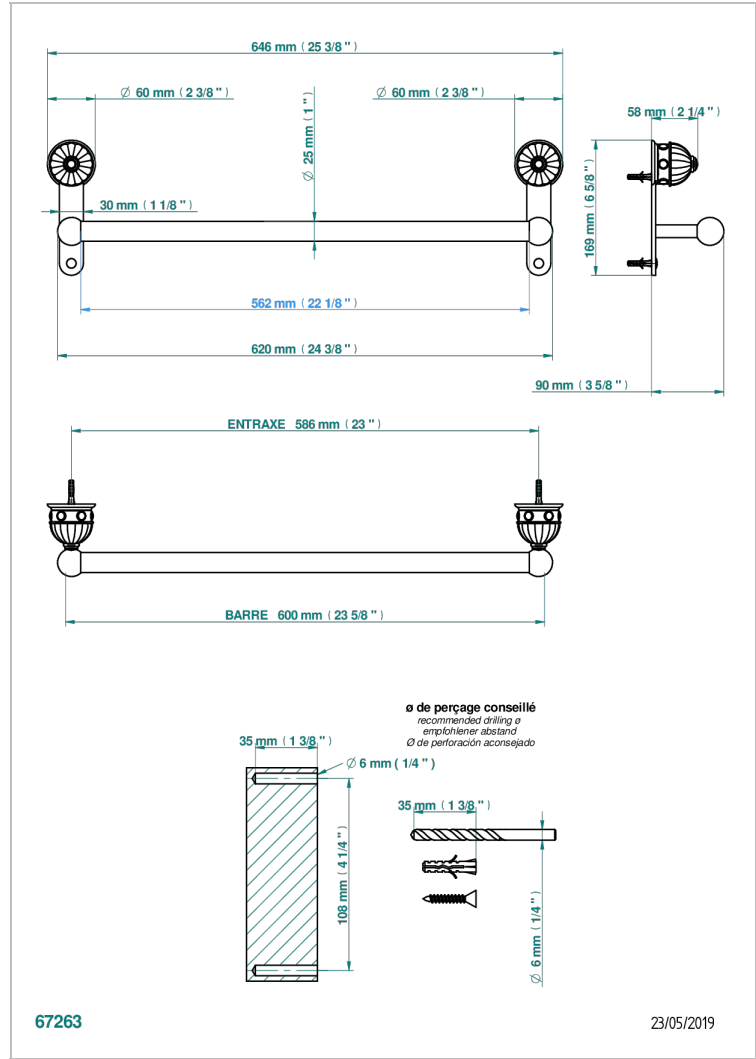

# AMBOISE BLACK ONYX

A1M-526/60

Bath towel holder, length: 600 mm

## CHARACTERISTIC

- Amboise Black Onyx
- Bath towel holder, length: 600 mm