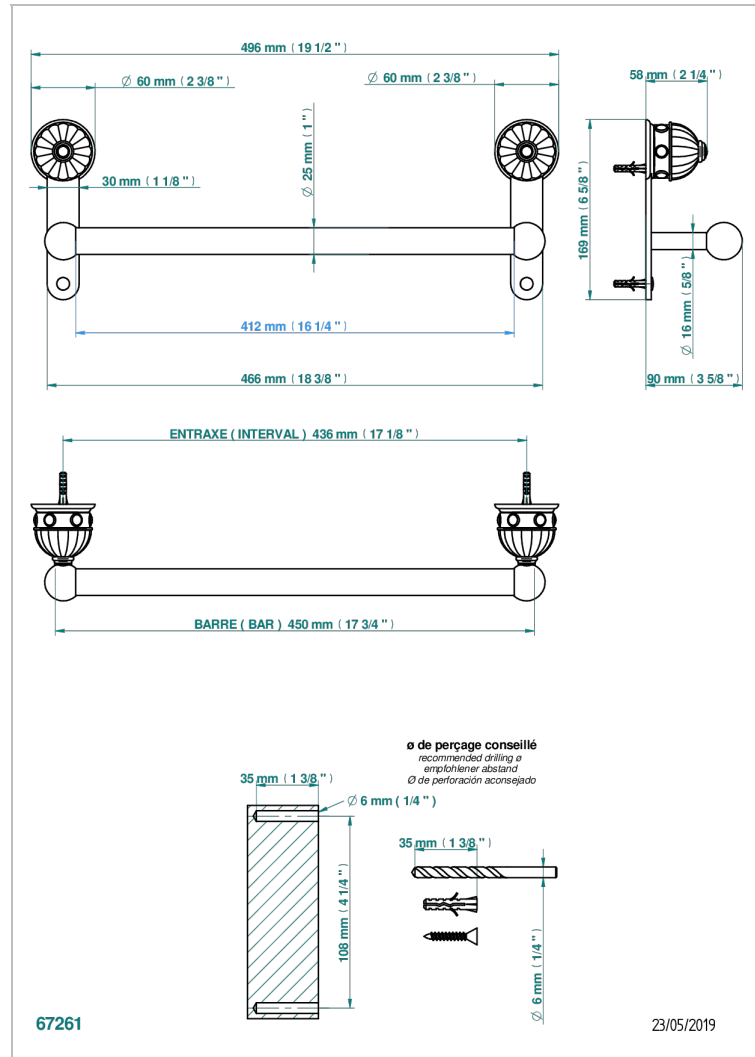

CHEVERNY BLACK ONYX

U1V-526/45

Towel bar, 18" long

CHARACTERISTIC

- Cheverny black Onyx
- Towel bar, 18" long

AVAILABLE FINITIONS

Black ceram - D30
Blush PVD - H62
Brass color PVD - H49
Brown bronze color PVD - F33
Chrome polished - A02
Chrome polished / gold polished - G02