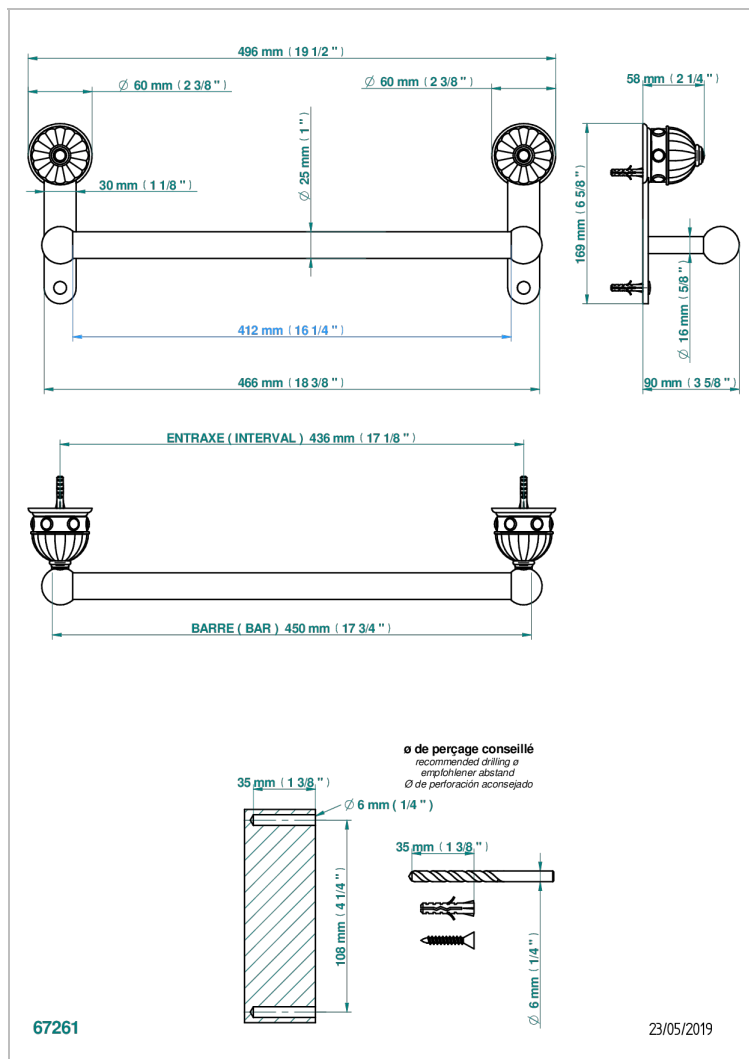

# CHEVERNY ONICE NEGRO

U1V-526/45

Bath towel holder, length: 450 mm

THG<sup>®</sup>  
PARIS

## CARACTERÍSTICAS

- Cheverny Onice negro
- Bath towel holder, length: 450 mm