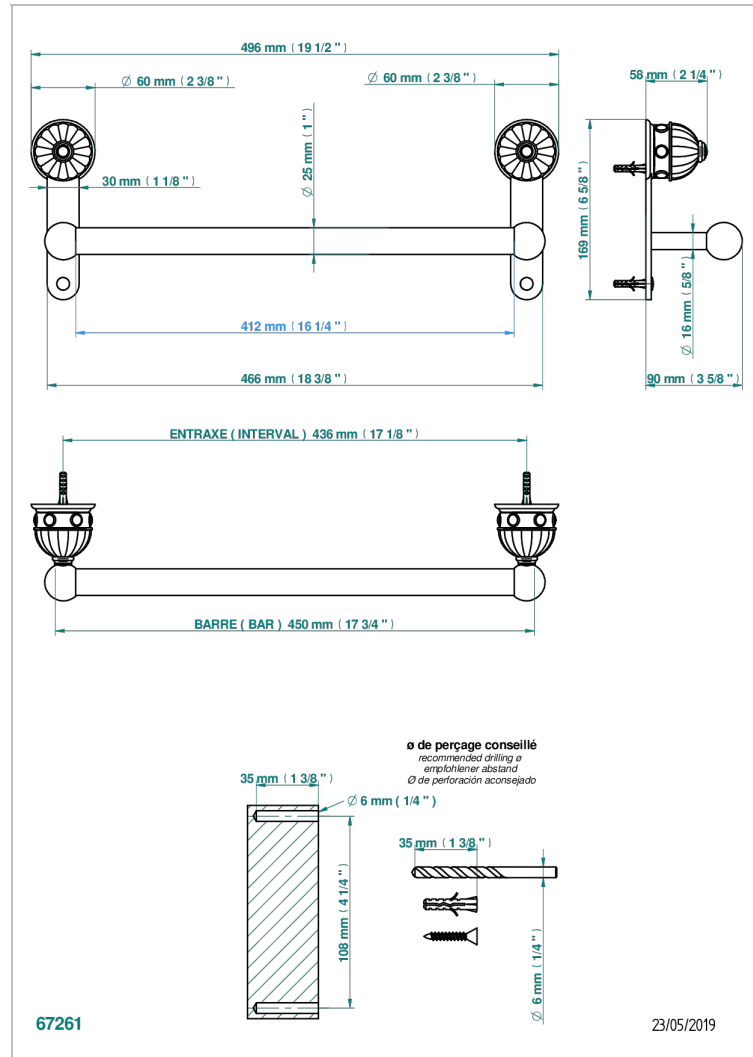

# AMBOISE BLACK ONYX

A1M-526/45

Towel bar, 18" long

## CHARACTERISTIC

- Amboise Black Onyx
- Towel bar, 18" long