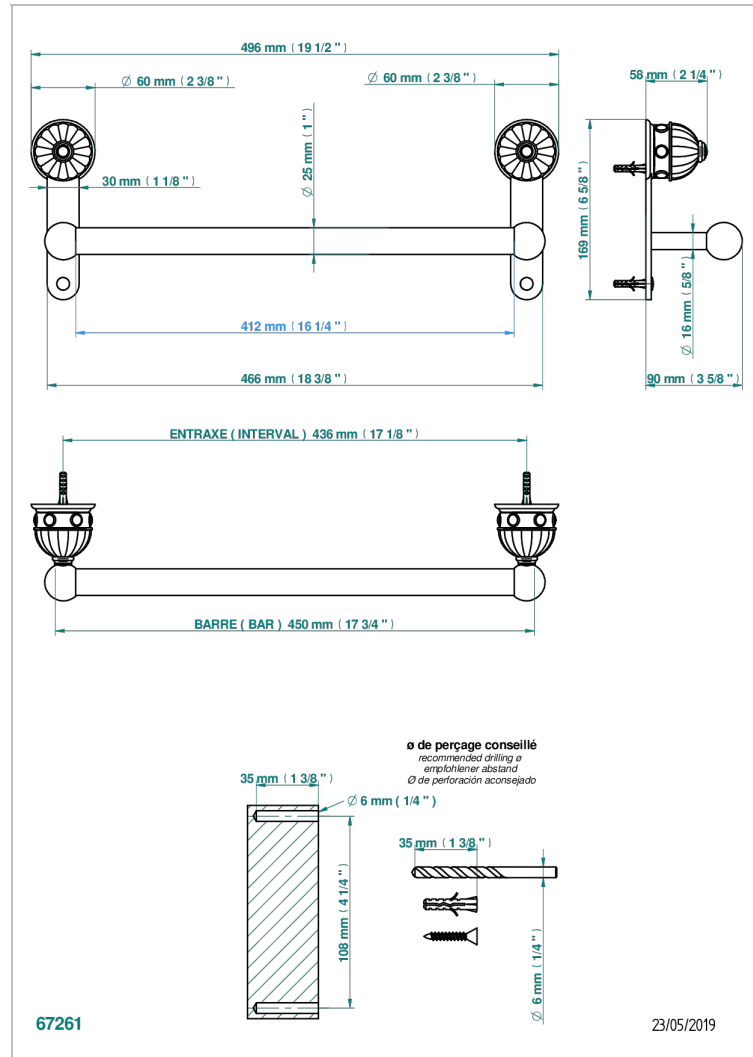

# AMBOISE ONICE NEGRO

A1M-526/45

Bath towel holder, length: 450 mm

## CARACTERÍSTICAS

- Amboise Onice Negro
- Bath towel holder, length: 450 mm