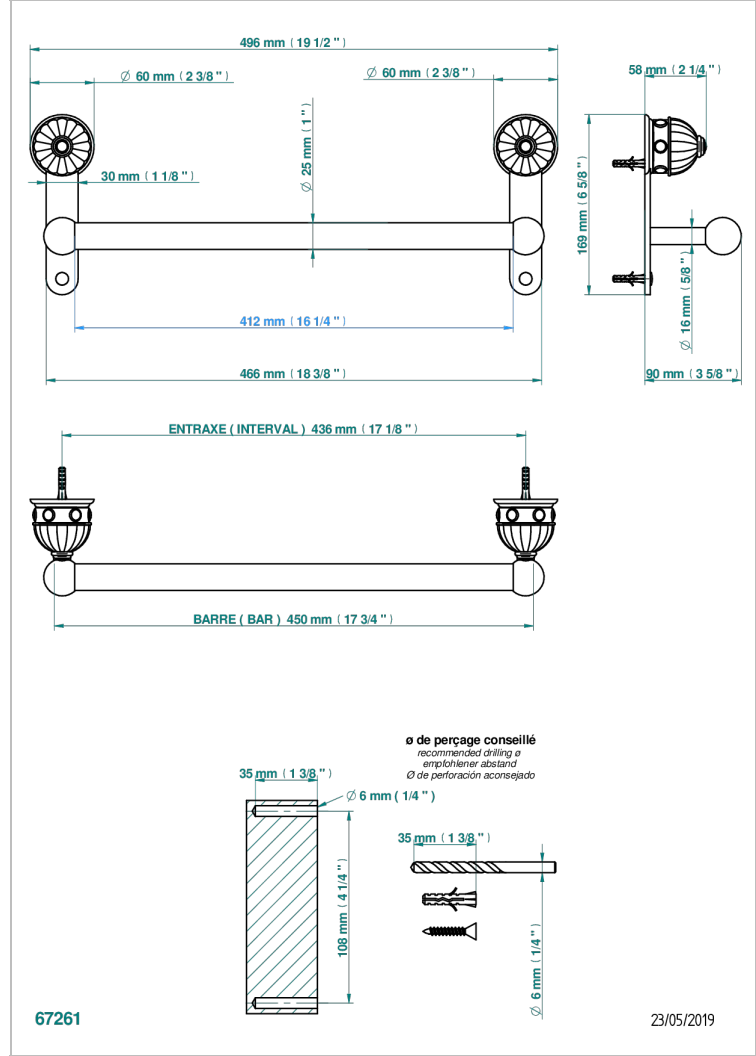

AMBOISE BLACK ONYX

A1M-526/45

Bath towel holder, length: 450 mm

CHARACTERISTIC

- Amboise Black Onyx
- Bath towel holder, length: 450 mm

AVAILABLE FINITIONS

Antique nickel - H28
Black ceram - D30
Blush PVD - H62
Brass color PVD - H49
Brown bronze color PVD - F33
Gold color PVD - H52