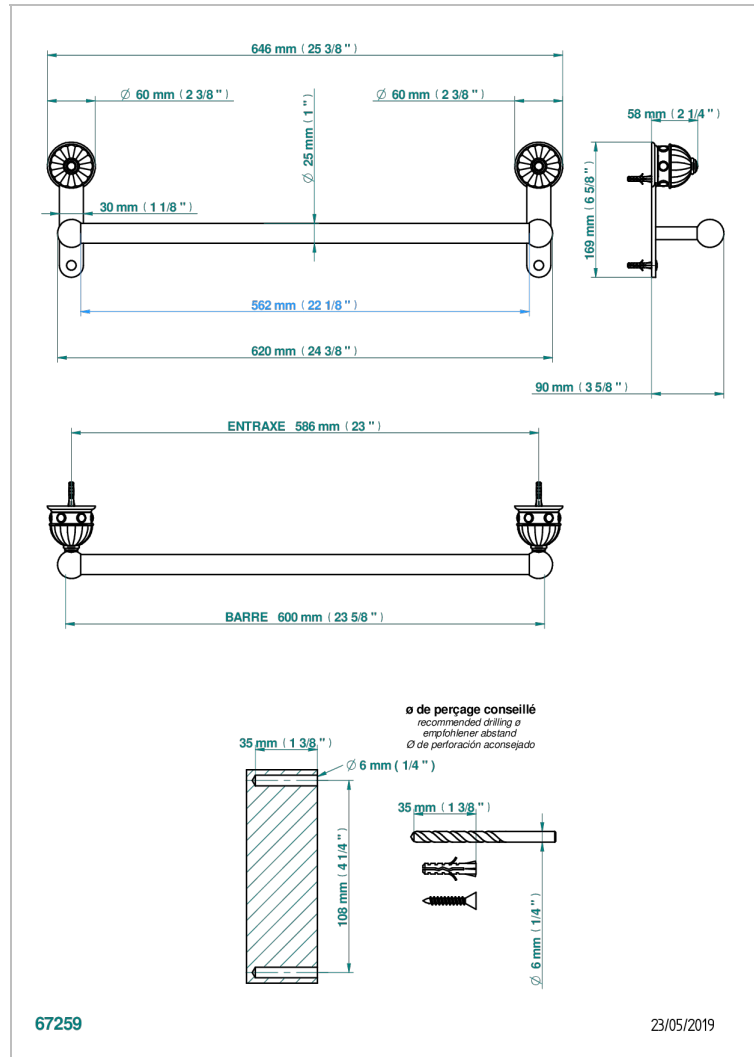

# AMBOISE RED JASPER

A1L-526/60

Towel bar, 24" long

## CHARACTERISTIC

- Amboise Red Jasper
- Towel bar, 24" long