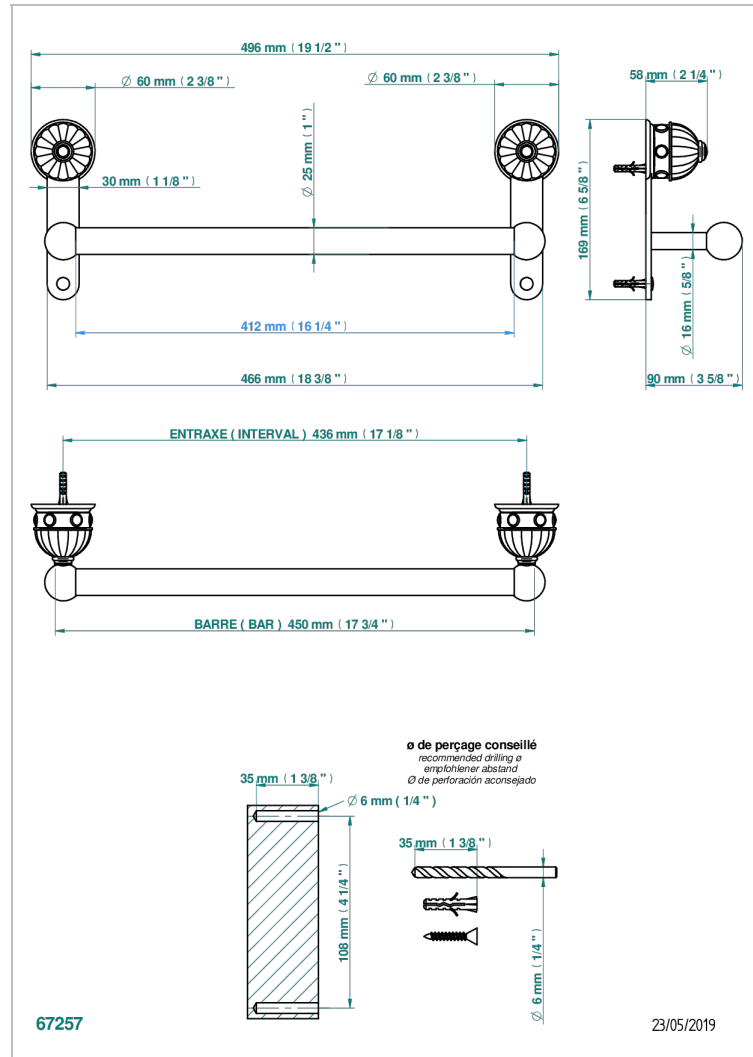

CHEVERNY RED JASPER

A1U-526/45

Bath towel holder, length: 450 mm

CHARACTERISTIC

- Cheverny red Jasper
- Bath towel holder, length: 450 mm

AVAILABLE FINITIONS

Antique nickel - H28
Black ceram - D30
Blush PVD - H62
Brass color PVD - H49
Brown bronze color PVD - F33
Gold color PVD - H52