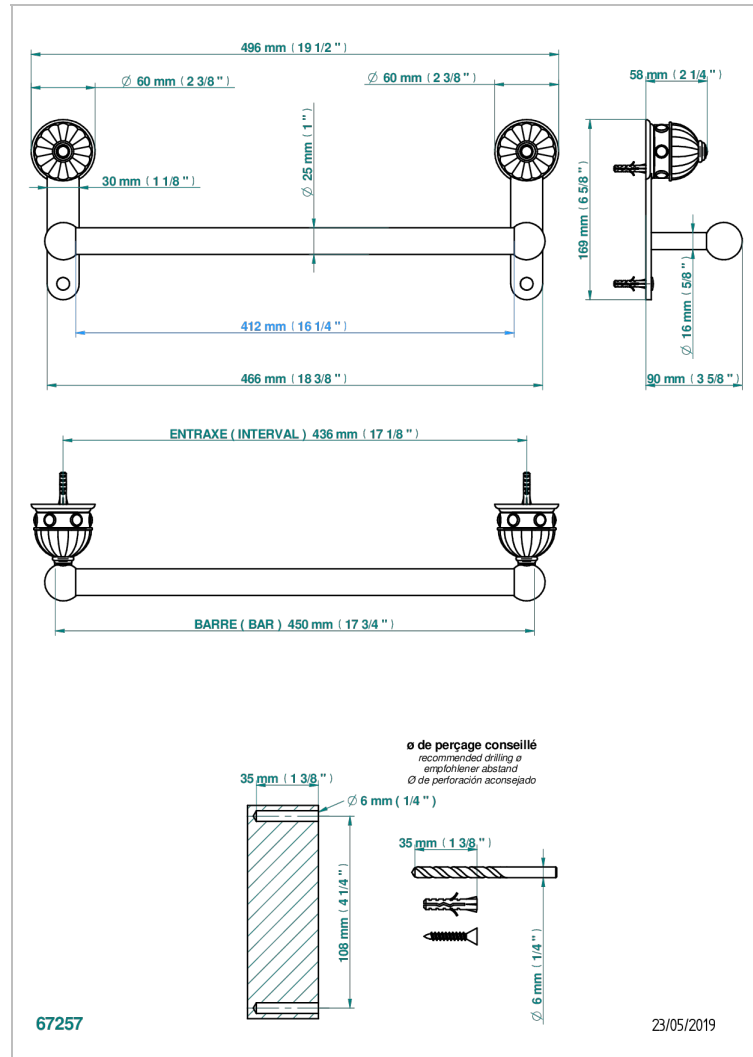

# AMBOISE JASPE ROJO

A1L-526/45

Bath towel holder, length: 450 mm

## CARACTERÍSTICAS

- Amboise Jaspe Rojo
- Bath towel holder, length: 450 mm