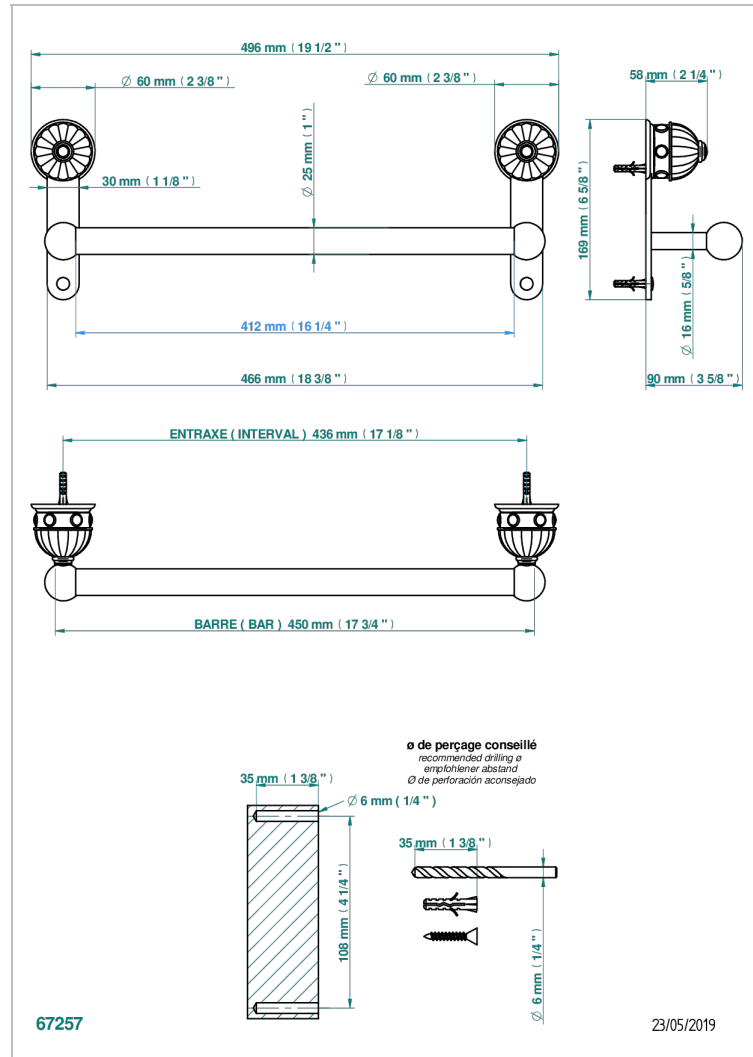

AMBOISE RED JASPER

A1L-526/45

Towel bar, 18" long

CHARACTERISTIC

- Amboise Red Jasper
- Towel bar, 18" long

AVAILABLE FINITIONS

Black ceram - D30
Blush PVD - H62
Brass color PVD - H49
Brown bronze color PVD - F33
Chrome polished - AO2
Chrome polished / gold polished - G02