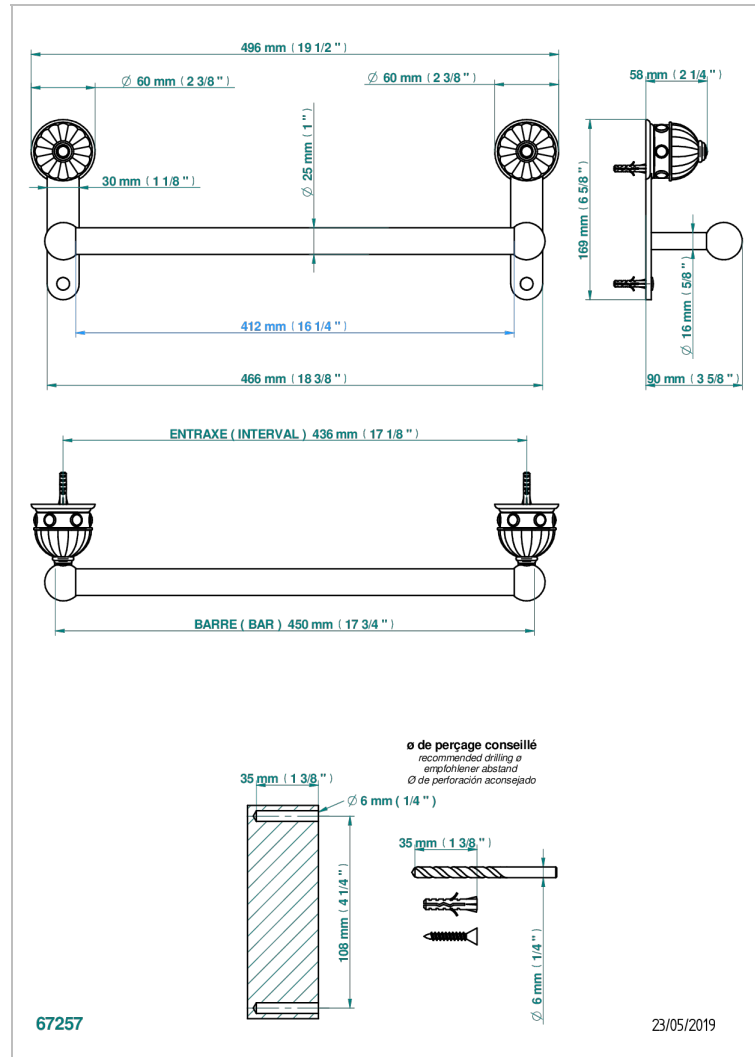

# AMBOISE JASPE ROJO

A1L-526/45

Bath towel holder, length: 450 mm

## CARACTERÍSTICAS

- Amboise Jaspe Rojo
- Bath towel holder, length: 450 mm