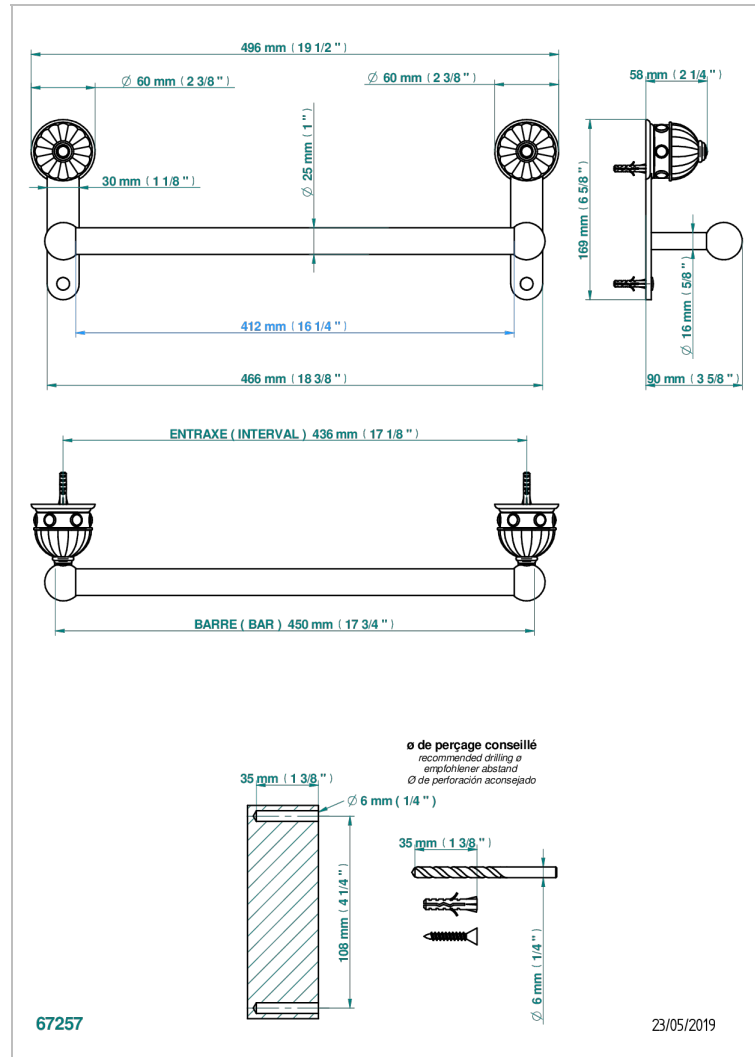

# AMBOISE RED JASPER

A1L-526/45

Bath towel holder, length: 450 mm

## CHARACTERISTIC

- Amboise Red Jasper
- Bath towel holder, length: 450 mm