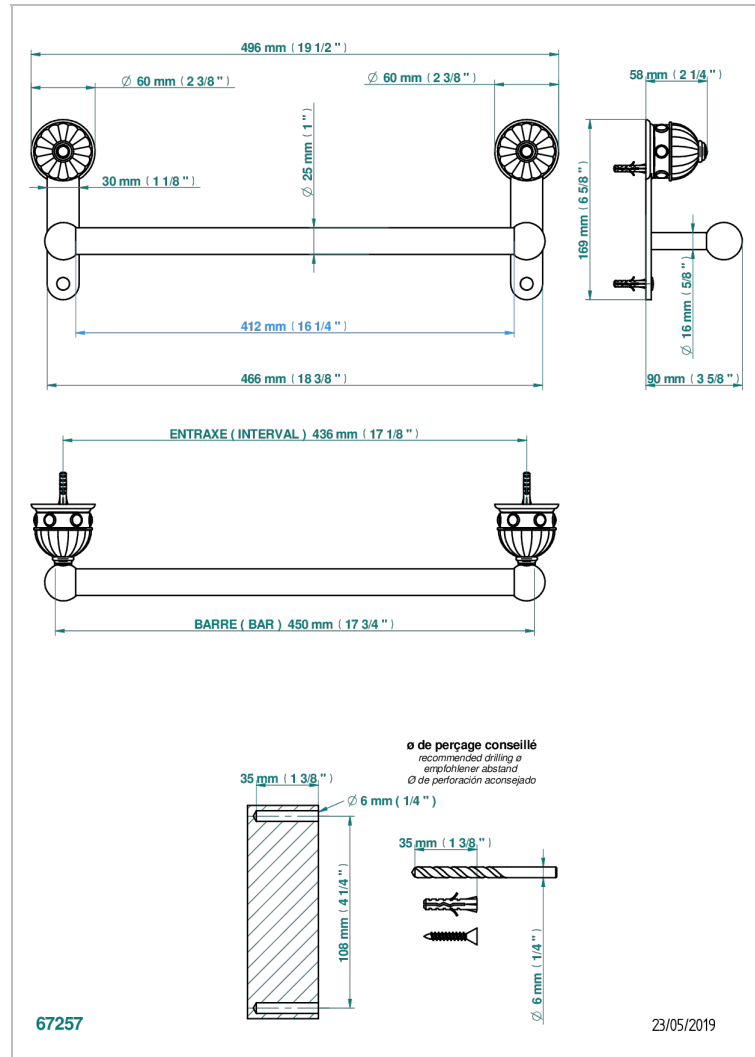

AMBOISE RED JASPER

A1L-526/45

Bath towel holder, length: 450 mm

CHARACTERISTIC

- Amboise Red Jasper
- Bath towel holder, length: 450 mm

AVAILABLE FINITIONS

Antique nickel - H28
Black ceram - D30
Blush PVD - H62
Brass color PVD - H49
Brown bronze color PVD - F33
Gold color PVD - H52