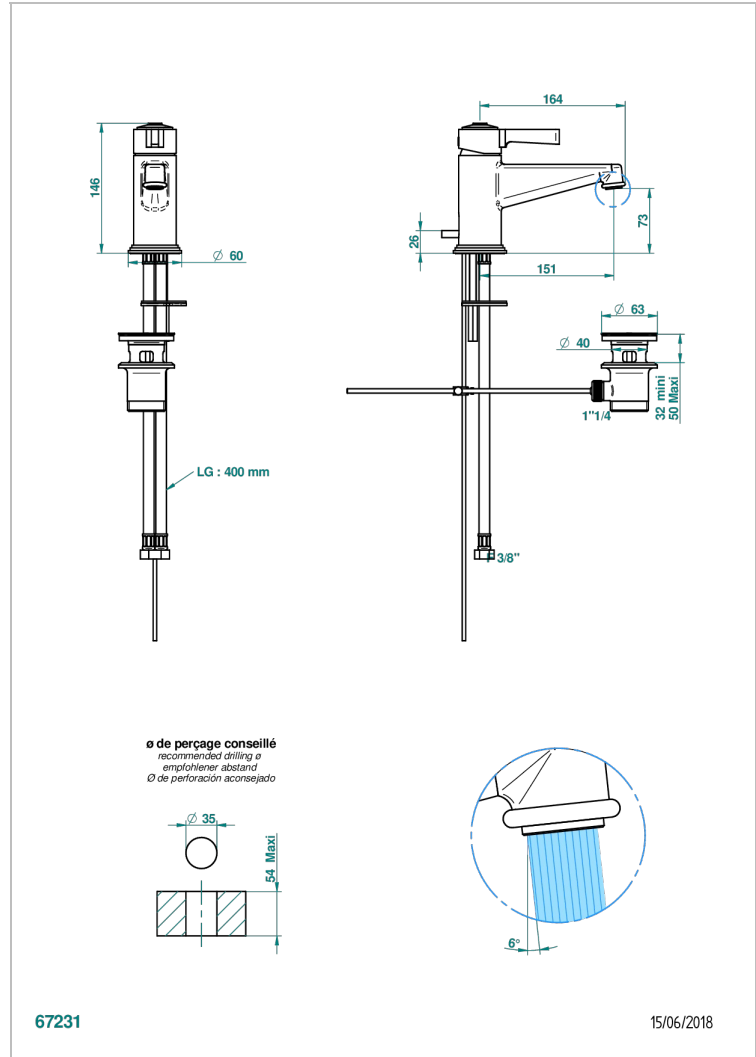

FRIVOLE WITH LEVER

G2S-6500/W

Single lever basin mixer with waste - WRAS approved

CHARACTERISTIC

- WRAS : 2006339

STANDARDS

AVAILABLE FINITIONS

Antique nickel - H28
Black ceram - D30
Blush PVD - H62
Brass color PVD - H49
Brown bronze color PVD - F33
Gold color PVD - H52